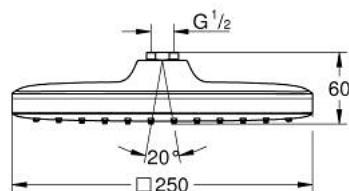

## 26 681 000 TEMPESTA 250 CUBE HEAD SHOWER 1 SPRAY

### PRODUCT DESCRIPTION

- Colour: chrome
- spray pattern: Rain
- maximum flow rate (at 3 bar): 8 l/min
- 250 mm x 250 mm
- fully chrome plated surfaces
- ball joint with turning angle  $\pm 10^\circ$
- connection thread 1/2"
- GROHE EcoJoy - Less water, perfect flow
- GROHE DreamSpray - perfect spray pattern
- GROHE LongLife finish
- GROHE SpeedClean - effortless limescale removal
- Inner WaterGuide - inner insulation for surface protection
- suitable for instantaneous heater
- professional edition

26 681 000 **TEMPESTA 250 CUBE HEAD SHOWER 1 SPRAY**

**SPARE PARTS**, februar 2019 – now

1: Fibre seal Ø 18,5 x Ø 12 x 2 (Spare part-nr. 0138900M)

2: Dirt strainer (Spare part-nr. 48007000)