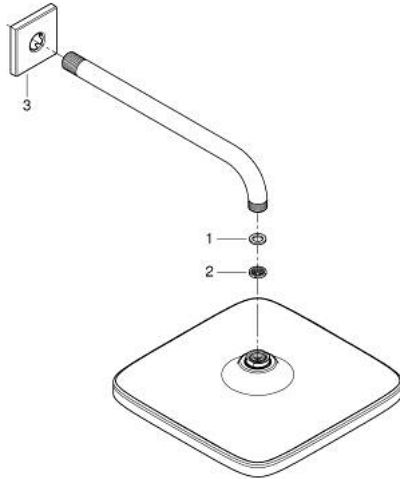

26 682 000 TEMPESTA 250 CUBE HEAD SHOWER SET 380 MM, 1 SPRAY

PRODUCT DESCRIPTION

- Colour: chrome
- consisting of:
 - head shower Tempesta 250 Cube (26 681)
 - spray pattern: Rain
 - fully chrome plated surfaces
 - shower arm 380 mm
- GROHE EcoJoy - Less water, perfect flow
- GROHE DreamSpray - perfect spray pattern
- GROHE LongLife finish
- GROHE SpeedClean - effortless limescale removal
- Inner WaterGuide - inner insulation for surface protection
- suitable for instantaneous heater
- professional edition

26 682 000 **TEMPESTA 250 CUBE HEAD SHOWER SET 380 MM, 1 SPRAY**

SPARE PARTS, februar 2019 – now

1: Fibre seal Ø 18,5 x Ø 12 x 2 (Spare part-nr. 0138900M)

2: Dirt strainer (Spare part-nr. 48007000)

3: Escutcheon (Spare part-nr. 48118000)