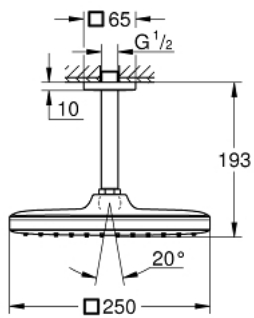

26 683 000 TEMPESTA 250 CUBE HEAD SHOWER SET CEILING 142 MM, 1 SPRAY

PRODUCT DESCRIPTION

- Colour: chrome
- consisting of:
 - head shower Tempesta 250 Cube (26 681)
 - spray pattern: Rain
 - fully chrome plated surfaces
 - shower arm ceiling 142 mm (27 485)
- GROHE EcoJoy - Less water, perfect flow
- GROHE DreamSpray - perfect spray pattern
- GROHE LongLife finish
- GROHE SpeedClean - effortless limescale removal
- Inner WaterGuide - inner insulation for surface protection
- suitable for instantaneous heater
- professional edition

26 683 000 **TEMPESTA 250 CUBE HEAD SHOWER SET CEILING 142 MM, 1 SPRAY**

SPARE PARTS, februar 2019 – now

- 1: Fibre seal Ø 18,5 x Ø 12 x 2 (Spare part-nr. 0138900M)
- 2: Dirt strainer (Spare part-nr. 48007000)
- 3: Escutcheon (Spare part-nr. 48118000)