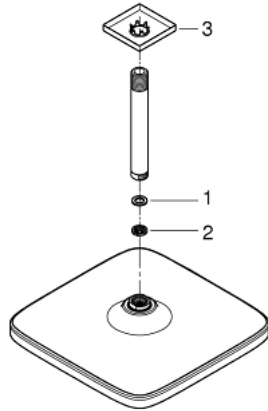

26 683 000 TEMPESTA 250 CUBE HEAD SHOWER SET CEILING 142 MM, 1 SPRAY

PRODUCT DESCRIPTION

- Colour: chrome
- consisting of:
 - head shower Tempesta 250 Cube (26 681)
 - spray pattern: Rain
 - fully chrome plated surfaces
 - shower arm ceiling 142 mm (27 485)
- GROHE EcoJoy - Less water, perfect flow
- GROHE DreamSpray - perfect spray pattern
- GROHE LongLife finish
- GROHE SpeedClean - effortless limescale removal
- Inner WaterGuide - inner insulation for surface protection
- suitable for instantaneous heater
- professional edition

26 683 000 **TEMPESTA 250 CUBE HEAD SHOWER SET CEILING 142 MM, 1 SPRAY**

SPARE PARTS, februar 2019 – now

- 1: Fibre seal Ø 18,5 x Ø 12 x 2 (Spare part-nr. 0138900M)
- 2: Dirt strainer (Spare part-nr. 48007000)
- 3: Escutcheon (Spare part-nr. 48118000)