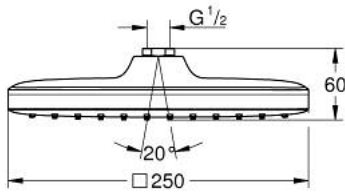

26 685 000 TEMPESTA 250 CUBE HEAD SHOWER 1 SPRAY

PRODUCT DESCRIPTION

- Colour: chrome
- spray pattern: Rain
- maximum flow rate (at 3 bar): 8 l/min
- 250 mm x 250 mm
- head shower with white rear cover
- ball joint with turning angle $\pm 10^\circ$
- connection thread 1/2"
- GROHE EcoJoy - Less water, perfect flow
- GROHE DreamSpray - perfect spray pattern
- GROHE LongLife finish
- GROHE SpeedClean - effortless limescale removal
- Inner WaterGuide - inner insulation for surface protection
- suitable for instantaneous heater
- professional edition

26 685 000 **TEMPESTA 250 CUBE HEAD SHOWER 1 SPRAY**

SPARE PARTS, februar 2019 – now

1: Fibre seal Ø 18,5 x Ø 12 x 2 (Spare part-nr. 0138900M)

2: Dirt strainer (Spare part-nr. 48007000)