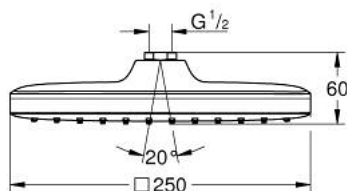

26 685 000 TEMPESTA 250 CUBE HEAD SHOWER 1 SPRAY

PRODUCT DESCRIPTION

- Colour: chrome
- spray pattern: Rain
- maximum flow rate (at 3 bar): 8 l/min
- 250 mm x 250 mm
- head shower with white rear cover
- ball joint with turning angle $\pm 10^\circ$
- connection thread 1/2"
- GROHE DreamSpray - perfect spray pattern
- GROHE LongLife finish
- GROHE SpeedClean - effortless limescale removal
- Inner WaterGuide - inner insulation for surface protection
- suitable for instantaneous heater
- professional edition

26 685 000 **TEMPESTA 250 CUBE HEAD SHOWER 1 SPRAY**

SPARE PARTS, februar 2019 – now

1: Fibre seal Ø 18,5 x Ø 12 x 2 (Spare part-nr. 0138900M)

2: Dirt strainer (Spare part-nr. 48007000)