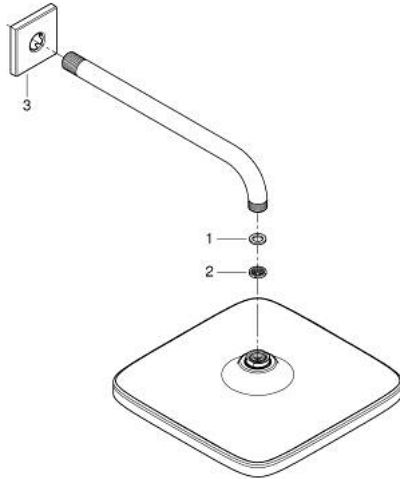

26 687 000 TEMPESTA 250 CUBE HEAD SHOWER SET 380 MM, 1 SPRAY

PRODUCT DESCRIPTION

- Colour: chrome
- consisting of:
 - head shower Tempesta 250 Cube (26 685)
 - spray pattern: Rain
 - maximum flow rate (at 3 bar): 8.3 l/min
 - head shower with white rear cover
 - shower arm 380 mm
- GROHE EcoJoy - Less water, perfect flow
- GROHE DreamSpray - perfect spray pattern
- GROHE LongLife finish
- GROHE SpeedClean - effortless limescale removal
- Inner WaterGuide - inner insulation for surface protection
- suitable for instantaneous heater
- professional edition

26 687 000 **TEMPESTA 250 CUBE HEAD SHOWER SET 380 MM, 1 SPRAY**

SPARE PARTS, februar 2019 – now

1: Fibre seal Ø 18,5 x Ø 12 x 2 (Spare part-nr. 0138900M)

2: Dirt strainer (Spare part-nr. 48007000)

3: Escutcheon (Spare part-nr. 48118000)