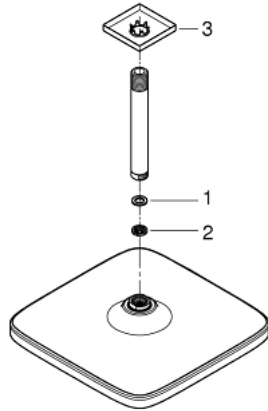

26 688 000 TEMPESTA 250 CUBE HEAD SHOWER SET CEILING 142 MM, 1 SPRAY

PRODUCT DESCRIPTION

- Colour: chrome
- consisting of:
 - head shower Tempesta 250 Cube (26 685)
 - spray pattern: Rain
 - maximum flow rate (at 3 bar): 8.3 l/min
 - head shower with white rear cover
 - shower arm ceiling 142 mm (27 485)
 - GROHE EcoJoy - Less water, perfect flow
 - GROHE DreamSpray - perfect spray pattern
 - GROHE LongLife finish
 - GROHE SpeedClean - effortless limescale removal
 - Inner WaterGuide - inner insulation for surface protection
 - suitable for instantaneous heater
- professional edition

26 688 000 **TEMPESTA 250 CUBE HEAD SHOWER SET CEILING 142 MM, 1 SPRAY**

SPARE PARTS, februar 2019 – now

- 1: Fibre seal Ø 18,5 x Ø 12 x 2 (Spare part-nr. 0138900M)
- 2: Dirt strainer (Spare part-nr. 48007000)
- 3: Escutcheon (Spare part-nr. 48118000)