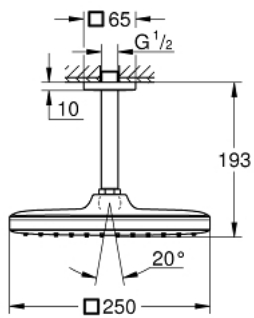

26 688 000 TEMPESTA 250 CUBE HEAD SHOWER SET CEILING 142 MM, 1 SPRAY

PRODUCT DESCRIPTION

- Colour: chrome
- consisting of:
 - head shower Tempesta 250 Cube (26 685)
 - spray pattern: Rain
 - maximum flow rate (at 3 bar): 8.3 l/min
 - head shower with white rear cover
 - shower arm ceiling 142 mm (27 485)
 - GROHE EcoJoy - Less water, perfect flow
 - GROHE DreamSpray - perfect spray pattern
 - GROHE LongLife finish
 - GROHE SpeedClean - effortless limescale removal
 - Inner WaterGuide - inner insulation for surface protection
 - suitable for instantaneous heater
- professional edition

26 688 000 **TEMPESTA 250 CUBE HEAD SHOWER SET CEILING 142 MM, 1 SPRAY**

SPARE PARTS, februar 2019 – now

- 1: Fibre seal Ø 18,5 x Ø 12 x 2 (Spare part-nr. 0138900M)
- 2: Dirt strainer (Spare part-nr. 48007000)
- 3: Escutcheon (Spare part-nr. 48118000)