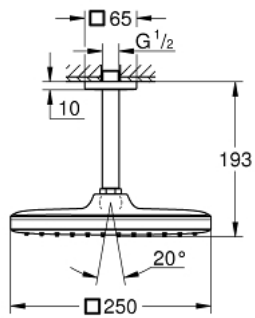

26 688 243 0 TEMPESTA 250 CUBE HEAD SHOWER SET CEILING 142 MM, 1 SPRAY

PRODUCT DESCRIPTION

- Colour: Matte Black
- consisting of:
 - head shower Tempesta 250 Cube
 - spray pattern: Rain
 - maximum flow rate (at 3 bar): 8.3 l/min
 - head shower with rear cover in matching colour
 - shower arm ceiling 142 mm
 - GROHE EcoJoy - Less water, perfect flow
 - GROHE DreamSpray - perfect spray pattern
 - GROHE SpeedClean - effortless limescale removal
 - Inner WaterGuide - inner insulation for surface protection
 - suitable for instantaneous heater
 - professional edition

26 688 243 0 **TEMPESTA 250 CUBE HEAD SHOWER SET CEILING 142 MM, 1 SPRAY**

SPARE PARTS, februar 2023 – now

- 1: Fibre seal Ø 18,5 x Ø 12 x 2 (Spare part-nr. 0138900M)
- 2: Dirt strainer (Spare part-nr. 48007000)
- 3: Escutcheon (Spare part-nr. 481182430)