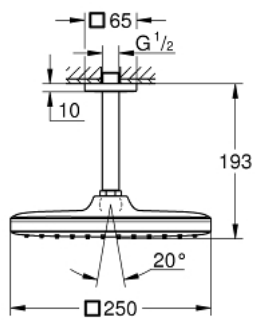

## 26 688 243 0 TEMPESTA 250 CUBE HEAD SHOWER SET CEILING 142 MM, 1 SPRAY

### PRODUCT DESCRIPTION

- Colour: Matte Black
- consisting of:
  - head shower Tempesta 250 Cube
  - spray pattern: Rain
  - maximum flow rate (at 3 bar): 8.3 l/min
  - head shower with rear cover in matching colour
  - shower arm ceiling 142 mm
  - with square escutcheon
  - GROHE EcoJoy - Less water, perfect flow
  - GROHE DreamSpray - perfect spray pattern
  - GROHE SpeedClean - effortless limescale removal
  - Inner WaterGuide - inner insulation for surface protection
  - suitable for instantaneous heater
  - professional edition

26 688 243 0 **TEMPESTA 250 CUBE HEAD SHOWER SET CEILING 142 MM, 1 SPRAY**

**SPARE PARTS**, februar 2023 – now

- 1: Fibre seal Ø 18,5 x Ø 12 x 2 (Spare part-nr. 0138900M)
- 2: Dirt strainer (Spare part-nr. 48007000)
- 3: Escutcheon (Spare part-nr. 481182430)