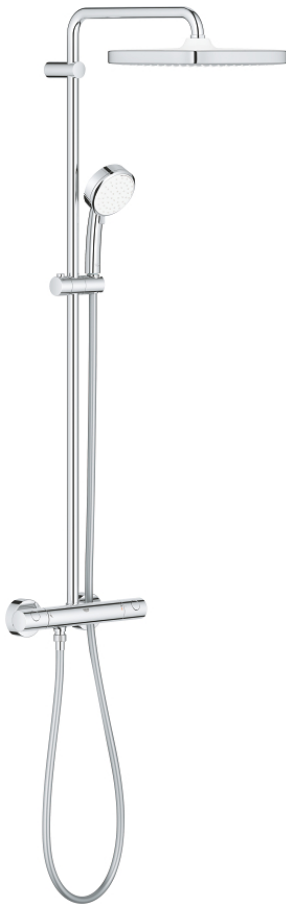

## 26 689 000 TEMPESTA COSMOPOLITAN SYSTEM 250 CUBE SHOWER SYSTEM WITH THERMOSTAT FOR WALL MOUNTING

### PRODUCT DESCRIPTION

- Colour: chrome
- consisting of:
  - horizontal swivable 390 mm shower arm
  - exposed thermostat with Aquadimmer function
  - allows change between:
    - head shower Tempesta 250 Cube (26 685)
    - spray pattern: Rain
    - head shower with white rear cover
    - with ball joint, rotation angle  $\pm 10^\circ$
    - GROHE EcoJoy 9.5 l/min flow limiter
  - hand shower Tempesta Cosmopolitan 100 (27 571)
  - 2 spray patterns: Rain, Jet
  - GROHE EcoJoy 5.7 l/min flow limiter
  - adjustable in height with gliding element
  - Rotaflex TwistStop shower hose 1750 mm 1/2" x 1/2" (28 410)
  - GROHE EcoJoy - Less water, perfect flow
  - GROHE TurboStat - compact cartridge with wax thermoelement
  - GROHE SafeStop safety button at 38°C
  - GROHE SafeStop Plus optional temperature limiter at 43°C included
  - GROHE DreamSpray - perfect spray pattern
  - GROHE LongLife finish
  - GROHE SpeedClean - effortless limescale removal
  - Inner WaterGuide - inner insulation for surface protection
  - TwistStop - to prevent hose from twisting
  - suitable for instantaneous heaters from 18 kW/h
  - minimum flow rate 7 l/min
  - optional upgrade: GROHE EasyReach tray (26 362), sold separately
  - professional edition