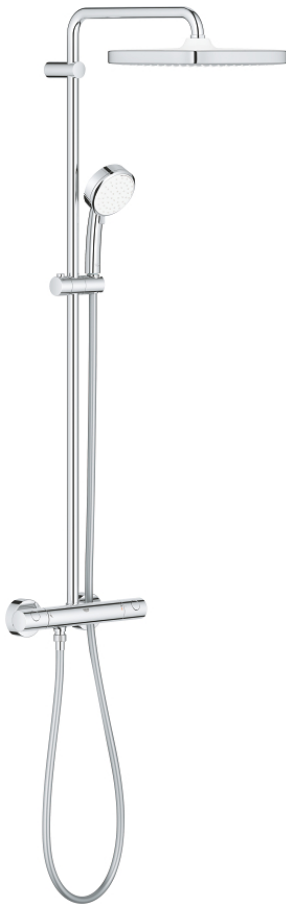

26 689 000 TEMPESTA COSMOPOLITAN SYSTEM 250 CUBE SHOWER SYSTEM WITH THERMOSTAT FOR WALL MOUNTING

PRODUCT DESCRIPTION

- Colour: chrome
- consisting of:
 - horizontal swivable 390 mm shower arm
 - exposed thermostat with Aquadimmer function
 - allows change between:
 - head shower Tempesta 250 Cube (26 685)
 - spray pattern: Rain
 - head shower with white rear cover
 - with ball joint, rotation angle $\pm 10^\circ$
 - 9.5 l/min flow limiter
 - hand shower Tempesta Cosmopolitan 100 (27 571)
 - 2 spray patterns: Rain, Jet
 - 5.7 l/min flow limiter
 - adjustable in height with gliding element
 - Rotaflex TwistStop shower hose 1750 mm 1/2" x 1/2" (28 410)
 - GROHE EcoJoy - Less water, perfect flow
 - GROHE TurboStat - compact cartridge with wax thermoelement
 - GROHE SafeStop safety button at 38°C
 - GROHE SafeStop Plus optional temperature limiter at 43°C included
 - GROHE DreamSpray - perfect spray pattern
 - GROHE LongLife finish
 - GROHE SpeedClean - effortless limescale removal
 - Inner WaterGuide - inner insulation for surface protection
 - TwistStop - to prevent hose from twisting
 - suitable for instantaneous heaters from 18 kW/h
 - minimum flow rate 7 l/min
 - optional upgrade: GROHE EasyReach tray (26 362), sold separately
 - professional edition