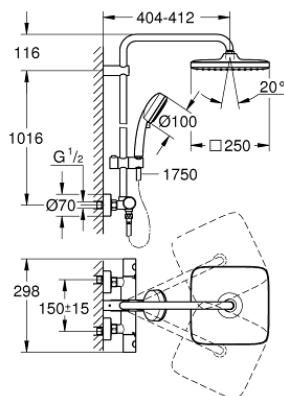

## 26 689 000 TEMPESTA COSMOPOLITAN SYSTEM 250 CUBE SHOWER SYSTEM WITH THERMOSTAT FOR WALL MOUNTING

### PRODUCT DESCRIPTION

- Colour: chrome
- consisting of:
  - horizontal swivable 390 mm shower arm
  - exposed thermostat with Aquadimmer function
  - allows change between:
    - head shower Tempesta 250 Cube (26 685)
    - spray pattern: Rain
    - head shower with white rear cover
    - with ball joint, rotation angle  $\pm 10^\circ$
    - GROHE EcoJoy 9.5 l/min flow limiter
  - hand shower Tempesta Cosmopolitan 100 (27 571)
  - 2 spray patterns: Rain, Jet
  - GROHE EcoJoy 5.7 l/min flow limiter
  - adjustable in height with gliding element
  - Rotaflex TwistStop shower hose 1750 mm 1/2" x 1/2" (28 410)
  - GROHE EcoJoy - Less water, perfect flow
  - GROHE TurboStat - compact cartridge with wax thermoelement
  - GROHE SafeStop safety button at 38°C
  - GROHE SafeStop Plus optional temperature limiter at 43°C included
  - GROHE DreamSpray - perfect spray pattern
  - GROHE LongLife finish
  - GROHE SpeedClean - effortless limescale removal
  - Inner WaterGuide - inner insulation for surface protection
  - TwistStop - to prevent hose from twisting
  - suitable for instantaneous heaters from 18 kW/h
  - minimum flow rate 7 l/min
  - optional upgrade: GROHE EasyReach tray (26 362), sold separately
  - professional edition