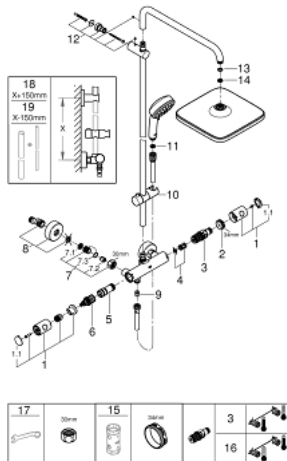

26 689 000 TEMPESTA COSMOPOLITAN SYSTEM 250 CUBE SHOWER SYSTEM WITH THERMOSTAT FOR WALL MOUNTING

SPARE PARTS, februar 2019 – now

- 1: Metal handle 1/2" (Spare part-nr. 47984000)
- 1.1: Cover cap (Spare part-nr. 6458500M)
- 2: Fitting ring (Spare part-nr. 47743000)
- 3: Thermostatic compact cartridge 1/2" (Spare part-nr. 47439000)
- 4: Buffer (Spare part-nr. 47398000)
- 5: Water flow (Spare part-nr. 47751000)
- 6: Aquadimmer (Spare part-nr. 12433000)
- 7: Non-return valve (Spare part-nr. 47189000)
- 7.1: Dirt strainer (Spare part-nr. 0726400M)
- 7.2: Non-return valve (Spare part-nr. 08565000)
- 7.3: O-ring $\varnothing 17 \times \varnothing 2$ (Spare part-nr. 0305500M)
- 8: S-union (Spare part-nr. 12662000)
- 9: Non-return valve (Spare part-nr. 08565000)
- 10: Glide element (Spare part-nr. 12140000)
- 11: Dirt strainer (Spare part-nr. 0700200M)
- 12: Shower rail holder (Spare part-nr. 48423000)
- 13: Fibre seal $\varnothing 18,5 \times \varnothing 12 \times 2$ (Spare part-nr. 0138900M)
- 14: Dirt strainer (Spare part-nr. 48007000)
- 15: Socket spanner (Spare part-nr. 19332000)*
- 16: GROHE TurboStat cartridge 1/2" (Spare part-nr. 47175000)*
- 17: Special spanner (Spare part-nr. 19377000)*
- 18: Shower system pipe for retrofitting (Spare part-nr. 48053000)*
- 19: Shower system pipe for retrofitting (Spare part-nr. 48054000)*