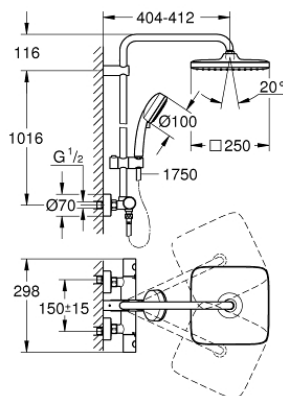

26 689 000 TEMPESTA COSMOPOLITAN SYSTEM 250 CUBE SHOWER SYSTEM WITH THERMOSTAT FOR WALL MOUNTING

PRODUCT DESCRIPTION

- Colour: chrome
- consisting of:
  - horizontal swivable 390 mm shower arm
  - exposed thermostat with Aquadimmer function
  - allows change between:
    - head shower Tempesta 250 Cube (26 685)
    - spray pattern: Rain
    - head shower with white rear cover
    - with ball joint, rotation angle $\pm 10^\circ$
    - 9.5 l/min flow limiter
  - hand shower Tempesta Cosmopolitan 100 (27 571)
  - 2 spray patterns: Rain, Jet
  - 5.7 l/min flow limiter
  - adjustable in height with gliding element
  - Rotaflex TwistStop shower hose 1750 mm 1/2" x 1/2" (28 410)
  - GROHE EcoJoy - Less water, perfect flow
  - GROHE TurboStat - compact cartridge with wax thermoelement
  - GROHE SafeStop safety button at 38°C
  - GROHE SafeStop Plus optional temperature limiter at 43°C included
  - GROHE DreamSpray - perfect spray pattern
  - GROHE LongLife finish
  - GROHE SpeedClean - effortless limescale removal
  - Inner WaterGuide - inner insulation for surface protection
  - TwistStop - to prevent hose from twisting
  - suitable for instantaneous heaters from 18 kW/h
  - minimum flow rate 7 l/min
  - optional upgrade: GROHE EasyReach tray (26 362), sold separately
  - professional edition