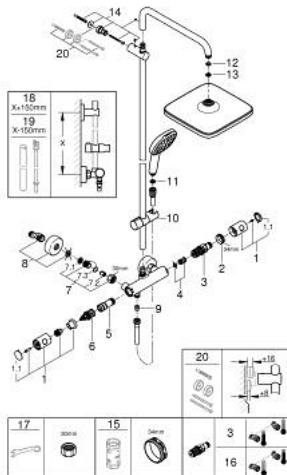

26 689 001 TEMPESTA SYSTEM 250 CUBE SHOWER SYSTEM WITH THERMOSTAT FOR WALL MOUNTING

SPARE PARTS, november 2021 – now

- 1: Metal handle 1/2" (Spare part-nr. 47984000)
- 1.1: Cover cap (Spare part-nr. 6458500M)
- 2: Fitting ring (Spare part-nr. 47743000)
- 3: Thermostatic compact cartridge 1/2" (Spare part-nr. 47439000)
- 4: Buffer (Spare part-nr. 47398000)
- 5: Water flow (Spare part-nr. 47751000)
- 6: Aquadimmer (Spare part-nr. 12433000)
- 7: Non-return valve (Spare part-nr. 47189000)
- 7.1: Dirt strainer (Spare part-nr. 0726400M)
- 7.2: Non-return valve (Spare part-nr. 08565000)
- 7.3: O-ring $\varnothing 17 \times \varnothing 2$ (Spare part-nr. 0305500M)
- 8: S-union (Spare part-nr. 12662000)
- 9: Non-return valve (Spare part-nr. 08565000)
- 10: Glide element (Spare part-nr. 48609000)
- 11: Dirt strainer (Spare part-nr. 0700200M)
- 12: Fibre seal $\varnothing 18,5 \times \varnothing 12 \times 2$ (Spare part-nr. 0138900M)
- 13: Dirt strainer (Spare part-nr. 48007000)
- 14: Shower rail holder (Spare part-nr. 48423000)
- 15: Socket spanner (Spare part-nr. 19332000)*
- 16: GROHE TurboStat cartridge 1/2" (Spare part-nr. 47175000)*
- 17: Special spanner (Spare part-nr. 19377000)*
- 18: Shower system pipe for retrofitting (Spare part-nr. 48514000)*
- 19: Shower system pipe for retrofitting (Spare part-nr. 48515000)*
- 20: Compensation disc (Spare part-nr. 26496000)*

* Optional accessories