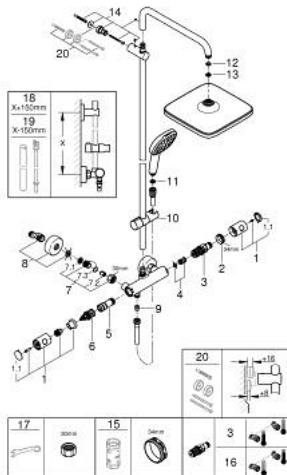

### PRODUCT DESCRIPTION

- Colour: chrome
- consisting of:
  - horizontal swivable 390 mm shower arm
  - exposed thermostat with Aquadimmer function
  - allows change between:
    - head shower Tempesta 250 Cube (26 685)
    - spray pattern: Rain
    - maximum flow rate (at 3 bar): 7.3 l/min
    - head shower with white rear cover
    - with ball joint, rotation angle  $\pm 10^\circ$
    - hand shower Tempesta Cube 110 (27 571)
    - 2 spray patterns: Rain, Jet
    - maximum flow rate (at 3 bar): 5.6 l/min
    - adjustable in height with gliding element
    - Rotaflex TwistStop shower hose 1750 mm 1/2" x 1/2" (28 410)
    - maximum flow rate system (at 3 bar): 7.3 l/min
    - GROHE EcoJoy - Less water, perfect flow
    - GROHE TurboStat - compact cartridge with wax thermoelement
    - GROHE SafeStop safety button at 38°C
    - GROHE SafeStop Plus optional temperature limiter at 43°C included
    - GROHE SmartSwitch - easily rotate the dial to enjoy your preferred spray option
    - GROHE DreamSpray - perfect spray pattern
    - ShockProof silicone ring prevents damages caused by shower falling
    - GROHE LongLife finish
    - GROHE SpeedClean - effortless limescale removal
    - Inner WaterGuide - inner insulation for surface protection
    - TwistStop - to prevent hose from twisting
    - suitable for instantaneous heaters from 18 kW/h
    - minimum flow rate 5 l/min
    - optional upgrade: GROHE EasyReach tray (26 362), sold separately
    - professional edition