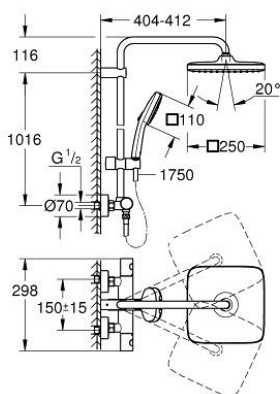

26 689 001 TEMPESTA SYSTEM 250 CUBE SHOWER SYSTEM WITH THERMOSTAT FOR WALL MOUNTING

PRODUCT DESCRIPTION

- Colour: chrome
- consisting of:
 - horizontal swivable 390 mm shower arm
 - exposed thermostat with Aquadimmer function
 - allows change between:
 - head shower Tempesta 250 Cube (26 685)
 - spray pattern: Rain
 - maximum flow rate (at 3 bar): 7.3 l/min
 - head shower with white rear cover
 - with ball joint, rotation angle $\pm 10^\circ$
 - hand shower Tempesta Cube 110 (27 571)
 - 2 spray patterns: Rain, Jet
 - maximum flow rate (at 3 bar): 5.6 l/min
 - adjustable in height with gliding element
 - Rotaflex TwistStop shower hose 1750 mm 1/2" x 1/2" (28 410)
 - maximum flow rate system (at 3 bar): 7.3 l/min
 - GROHE TurboStat - compact cartridge with wax thermoelement
 - GROHE SafeStop safety button at 38°C
 - GROHE SafeStop Plus optional temperature limiter at 43°C included
 - GROHE SmartSwitch - easily rotate the dial to enjoy your preferred spray option
 - GROHE DreamSpray - perfect spray pattern
 - ShockProof silicone ring prevents damages caused by shower falling
 - GROHE LongLife finish
 - GROHE SpeedClean - effortless limescale removal
 - Inner WaterGuide - inner insulation for surface protection
 - TwistStop - to prevent hose from twisting
 - suitable for instantaneous heaters from 18 kW/h
 - minimum flow rate 5 l/min
 - optional upgrade: GROHE EasyReach tray (26 362), sold separately
 - professional edition