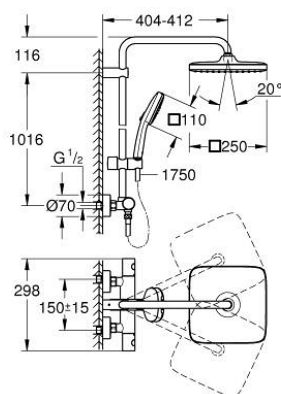

### PRODUCT DESCRIPTION

- Colour: chrome
- consisting of:
  - horizontal swivable 390 mm shower arm
  - exposed thermostat with Aquadimmer function
  - allows change between:
    - head shower Tempesta 250 Cube (26 685)
    - spray pattern: Rain
    - maximum flow rate (at 3 bar): 7.3 l/min
    - head shower with white rear cover
    - with ball joint, rotation angle  $\pm 10^\circ$
    - hand shower Tempesta Cube 110 (27 571)
    - 2 spray patterns: Rain, Jet
    - maximum flow rate (at 3 bar): 5.6 l/min
    - adjustable in height with gliding element
    - Rotaflex TwistStop shower hose 1750 mm 1/2" x 1/2" (28 410)
    - maximum flow rate system (at 3 bar): 7.3 l/min
    - GROHE EcoJoy - Less water, perfect flow
    - GROHE TurboStat - compact cartridge with wax thermoelement
    - GROHE SafeStop safety button at 38°C
    - GROHE SafeStop Plus optional temperature limiter at 43°C included
    - GROHE SmartSwitch - easily rotate the dial to enjoy your preferred spray option
    - GROHE DreamSpray - perfect spray pattern
    - ShockProof silicone ring prevents damages caused by shower falling
    - GROHE LongLife finish
    - GROHE SpeedClean - effortless limescale removal
    - Inner WaterGuide - inner insulation for surface protection
    - TwistStop - to prevent hose from twisting
    - suitable for instantaneous heaters from 18 kW/h
    - minimum flow rate 5 l/min
    - optional upgrade: GROHE EasyReach tray (26 362), sold separately
    - professional edition