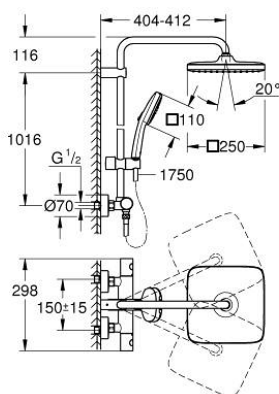

26 689 243 1 TEMPESTA SYSTEM 250 CUBE SHOWER SYSTEM WITH THERMOSTAT FOR WALL MOUNTING

PRODUCT DESCRIPTION

- Colour: Matte Black
- consisting of:
 - horizontal swivable 390 mm shower arm
 - exposed thermostat with Aquadimmer function
 - allows change between:
 - head shower Tempesta 250 Cube
 - spray pattern: Rain
 - maximum flow rate (at 3 bar): 7.3 l/min
 - head shower with black rear cover
 - with ball joint, rotation angle $\pm 10^\circ$
 - hand shower Tempesta Cube 110
 - 2 spray patterns: Rain, Jet
 - maximum flow rate (at 3 bar): 5.6 l/min
 - adjustable in height with gliding element
 - shower hose 1750 mm 1/2" x 1/2" (28 388)
 - maximum flow rate system (at 3 bar): 7.3 l/min
 - GROHE TurboStat - compact cartridge with wax thermoelement
 - GROHE SafeStop safety button at 38°C
 - GROHE SafeStop Plus optional temperature limiter at 43°C included
 - GROHE SmartSwitch - easily rotate the dial to enjoy your preferred spray option
 - GROHE DreamSpray - perfect spray pattern
 - ShockProof silicone ring prevents damages caused by shower falling
 - GROHE SpeedClean - effortless limescale removal
 - Inner WaterGuide - inner insulation for surface protection
 - TwistStop - to prevent hose from twisting
 - suitable for instantaneous heaters from 18 kW/h
 - minimum flow rate 5 l/min
 - optional upgrade: GROHE EasyReach tray (26 362), sold separately
 - professional edition