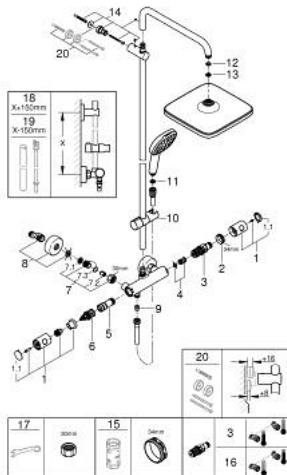

26 689 243 1 TEMPESTA SYSTEM 250 CUBE SHOWER SYSTEM WITH THERMOSTAT FOR WALL MOUNTING

SPARE PARTS, februar 2023 – now

- 1: Metal handle 1/2" (Spare part-nr. 479842430)
- 1.1: Cover cap (Spare part-nr. 64585243M)
- 2: Fitting ring (Spare part-nr. 47743000)
- 3: Thermostatic compact cartridge 1/2" (Spare part-nr. 47439000)
- 4: Buffer (Spare part-nr. 47398000)
- 5: Water flow (Spare part-nr. 47751000)
- 6: Aquadimmer (Spare part-nr. 12433000)
- 7: Non-return valve (Spare part-nr. 471892430)
- 7.1: Dirt strainer (Spare part-nr. 0726400M)
- 7.2: Non-return valve (Spare part-nr. 08565000)
- 7.3: O-ring $\varnothing 17 \times \varnothing 2$ (Spare part-nr. 0305500M)
- 8: S-union (Spare part-nr. 126622430)
- 9: Non-return valve (Spare part-nr. 08565000)
- 10: Glide element (Spare part-nr. 486092430)
- 11: Dirt strainer (Spare part-nr. 0700200M)
- 12: Fibre seal $\varnothing 18,5 \times \varnothing 12 \times 2$ (Spare part-nr. 0138900M)
- 13: Dirt strainer (Spare part-nr. 48007000)
- 14: Shower rail holder (Spare part-nr. 48423000)
- 15: Socket spanner (Spare part-nr. 19332000)*
- 16: GROHE TurboStat cartridge 1/2" (Spare part-nr. 47175000)*
- 17: Special spanner (Spare part-nr. 19377000)*
- 20: Compensation disc (Spare part-nr. 26496000)*

* Optional accessories