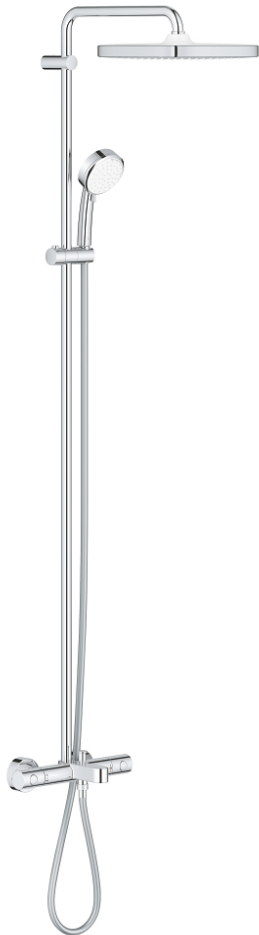

26 691 000 TEMPESTA COSMOPOLITAN SYSTEM 250 CUBE SHOWER SYSTEM WITH BATH THERMOSTAT FOR WALL MOUNTING

PRODUCT DESCRIPTION

- Colour: chrome
- consisting of:
 - horizontal swivable 390 mm shower arm
 - exposed thermostat with Aquadimmer function
 - allows change between:
 - head shower Tempesta 250 Cube (26 685)
 - spray pattern: Rain
 - head shower with white rear cover
 - with ball joint, rotation angle $\pm 10^\circ$
 - 9.5 l/min flow limiter
 - bath inlet
 - separate diverter for hand shower
 - hand shower Tempesta Cosmopolitan 100 (27 571)
 - 2 spray patterns: Rain, Jet
 - adjustable in height with gliding element
 - Rotaflex TwistStop shower hose 1750 mm 1/2" x 1/2" (28 410)
 - 5.7 l/min flow limiter
 - GROHE EcoJoy - Less water, perfect flow
 - GROHE TurboStat - compact cartridge with wax thermoelement
 - GROHE SafeStop safety button at 38°C
 - GROHE SafeStop Plus optional temperature limiter at 43°C included
 - GROHE DreamSpray - perfect spray pattern
 - GROHE LongLife finish
 - GROHE SpeedClean - effortless limescale removal
 - Inner WaterGuide - inner insulation for surface protection
 - TwistStop - to prevent hose from twisting
 - suitable for instantaneous heaters from 18 kW/h
 - minimum flow rate 7 l/min
 - professional edition