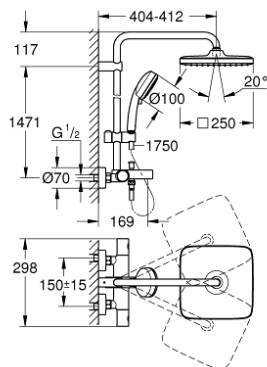

26 691 000 TEMPESTA COSMOPOLITAN SYSTEM 250 CUBE SHOWER SYSTEM WITH BATH THERMOSTAT FOR WALL MOUNTING

PRODUCT DESCRIPTION

- Colour: chrome
- consisting of:
  - horizontal swivable 390 mm shower arm
  - exposed thermostat with Aquadimmer function
  - allows change between:
    - head shower Tempesta 250 Cube (26 685)
    - spray pattern: Rain
    - head shower with white rear cover
    - with ball joint, rotation angle $\pm 10^\circ$
  - 9.5 l/min flow limiter
  - bath inlet
  - separate diverter for hand shower
  - hand shower Tempesta Cosmopolitan 100 (27 571)
  - 2 spray patterns: Rain, Jet
  - adjustable in height with gliding element
  - Rotaflex TwistStop shower hose 1750 mm 1/2" x 1/2" (28 410)
  - 5.7 l/min flow limiter
  - GROHE EcoJoy - Less water, perfect flow
  - GROHE TurboStat - compact cartridge with wax thermoelement
  - GROHE SafeStop safety button at 38°C
  - GROHE SafeStop Plus optional temperature limiter at 43°C included
  - GROHE DreamSpray - perfect spray pattern
  - GROHE LongLife finish
  - GROHE SpeedClean - effortless limescale removal
  - Inner WaterGuide - inner insulation for surface protection
  - TwistStop - to prevent hose from twisting
  - suitable for instantaneous heaters from 18 kW/h
  - minimum flow rate 7 l/min
  - professional edition