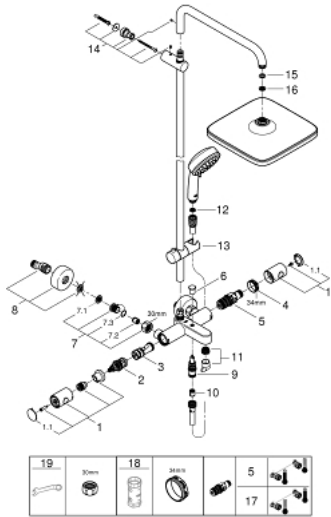

26 691 000 TEMPESTA COSMOPOLITAN SYSTEM 250 CUBE SHOWER SYSTEM WITH BATH THERMOSTAT FOR WALL MOUNTING

SPARE PARTS, februar 2019 – now

- 1: Metal handle 1/2" (Spare part-nr. 47984000)
- 1.1: Cover cap (Spare part-nr. 6458500M)
- 2: Aquadimmer (Spare part-nr. 47364000)
- 3: Water flow (Spare part-nr. 47887000)
- 4: Fitting ring (Spare part-nr. 47743000)
- 5: Thermostatic compact cartridge 1/2" (Spare part-nr. 47439000)
- 6: Diverter knob (Spare part-nr. 65648000)
- 7: Non-return valve (Spare part-nr. 47189000)
- 7.1: Dirt strainer (Spare part-nr. 0726400M)
- 7.2: Non-return valve (Spare part-nr. 08565000)
- 7.3: O-ring $\varnothing 17 \times \varnothing 2$ (Spare part-nr. 0305500M)
- 8: S-union (Spare part-nr. 12662000)
- 9: Diverter (Spare part-nr. 65655000)
- 10: Non-return valve (Spare part-nr. 08565000)
- 11: Mousseur (Spare part-nr. 13926000)
- 12: Dirt strainer (Spare part-nr. 0700200M)
- 13: Glide element (Spare part-nr. 12140000)
- 14: Shower rail holder (Spare part-nr. 48423000)
- 15: Fibre seal $\varnothing 18,5 \times \varnothing 12 \times 2$ (Spare part-nr. 0138900M)
- 16: Dirt strainer (Spare part-nr. 48007000)
- 17: GROHE TurboStat cartridge 1/2" (Spare part-nr. 47175000)*
- 18: Socket spanner (Spare part-nr. 19332000)*
- 19: Special spanner (Spare part-nr. 19377000)*