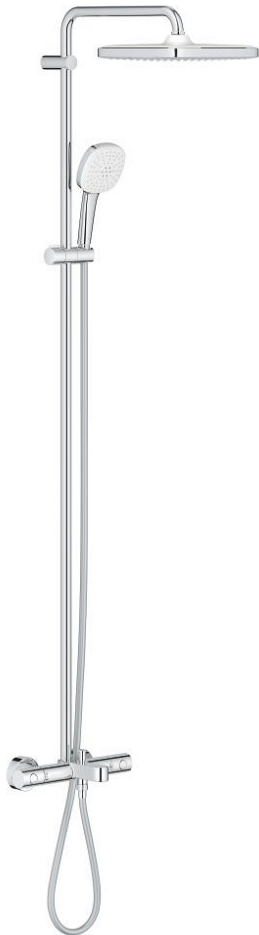

26 691 001 TEMPESTA SYSTEM 250 CUBE SHOWER SYSTEM WITH BATH THERMOSTAT FOR WALL MOUNTING

PRODUCT DESCRIPTION

- Colour: chrome
- consisting of:
 - horizontal swivable 390 mm shower arm
 - exposed thermostat with Aquadimmer function
 - allows change between:
 - head shower Tempesta 250 Cube (26 685)
 - spray pattern: Rain
 - maximum flow rate (at 3 bar): 7.3 l/min
 - head shower with white rear cover
 - with ball joint, rotation angle $\pm 10^\circ$
 - bath inlet
 - separate diverter for hand shower
 - hand shower Tempesta Cube 110 (27 571)
 - 2 spray patterns: Rain, Jet
 - maximum flow rate (at 3 bar): 5.6 l/min
 - adjustable in height with gliding element
 - Rotaflex TwistStop shower hose 1750 mm 1/2" x 1/2" (28 410)
 - maximum flow rate system (at 3 bar): 7.3 l/min
 - GROHE TurboStat - compact cartridge with wax thermoelement
 - GROHE SafeStop safety button at 38°C
 - GROHE SafeStop Plus optional temperature limiter at 43°C included
 - GROHE SmartSwitch - easily rotate the dial to enjoy your preferred spray option
 - GROHE DreamSpray - perfect spray pattern
 - ShockProof silicone ring prevents damages caused by shower falling
 - GROHE LongLife finish
 - GROHE SpeedClean - effortless limescale removal
 - Inner WaterGuide - inner insulation for surface protection
 - TwistStop - to prevent hose from twisting
 - suitable for instantaneous heaters from 18 kW/h
 - minimum flow rate 5 l/min
 - professional edition