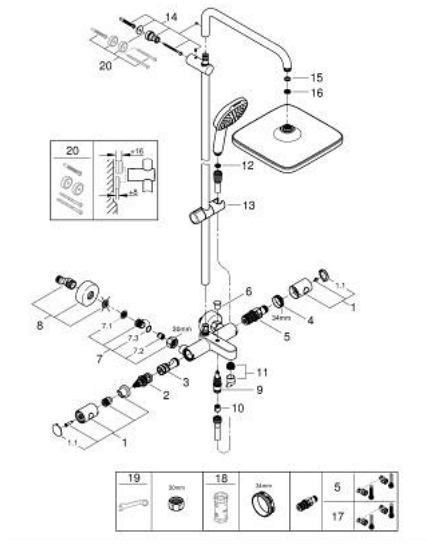

26 691 001 TEMPESTA SYSTEM 250 CUBE SHOWER SYSTEM WITH BATH THERMOSTAT FOR WALL MOUNTING

SPARE PARTS, november 2021 – now

- 1: Metal handle 1/2" (Spare part-nr. 47984000)
- 1.1: Cover cap (Spare part-nr. 6458500M)
- 2: Aquadimmer (Spare part-nr. 47364000)
- 3: Water flow (Spare part-nr. 47887000)
- 4: Fitting ring (Spare part-nr. 47743000)
- 5: Thermostatic compact cartridge 1/2" (Spare part-nr. 47439000)
- 6: Diverter knob (Spare part-nr. 65648000)
- 7: Non-return valve (Spare part-nr. 47189000)
- 7.1: Dirt strainer (Spare part-nr. 0726400M)
- 7.2: Non-return valve (Spare part-nr. 08565000)
- 7.3: O-ring $\varnothing$ 17 x $\varnothing$ 2 (Spare part-nr. 0305500M)
- 8: S-union (Spare part-nr. 12662000)
- 9: Diverter (Spare part-nr. 65655000)
- 10: Non-return valve (Spare part-nr. 08565000)
- 11: Mousseur (Spare part-nr. 13926000)
- 12: Dirt strainer (Spare part-nr. 0700200M)
- 13: Glide element (Spare part-nr. 48609000)
- 14: Shower rail holder (Spare part-nr. 48423000)
- 15: Fibre seal $\varnothing$ 18,5 x $\varnothing$ 12 x 2 (Spare part-nr. 0138900M)
- 16: Dirt strainer (Spare part-nr. 48007000)
- 17: GROHE TurboStat cartridge 1/2" (Spare part-nr. 47175000)*
- 18: Socket spanner (Spare part-nr. 19332000)*
- 19: Special spanner (Spare part-nr. 19377000)*
- 20: Compensation disc (Spare part-nr. 26496000)*

* Optional accessories