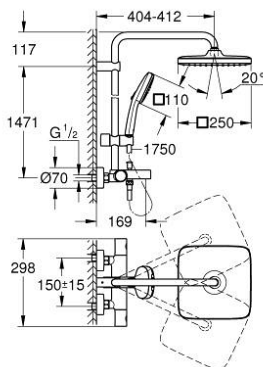

26 691 001 TEMPESTA SYSTEM 250 CUBE SHOWER SYSTEM WITH BATH THERMOSTAT FOR WALL MOUNTING

PRODUCT DESCRIPTION

- Colour: chrome
- consisting of:
 - horizontal swivable 390 mm shower arm
 - exposed thermostat with Aquadimmer function
 - allows change between:
 - head shower Tempesta 250 Cube (26 685)
 - spray pattern: Rain
 - maximum flow rate (at 3 bar): 7.3 l/min
 - head shower with white rear cover
 - with ball joint, rotation angle $\pm 10^\circ$
 - bath inlet
 - separate diverter for hand shower
 - hand shower Tempesta Cube 110 (27 571)
 - 2 spray patterns: Rain, Jet
 - maximum flow rate (at 3 bar): 5.6 l/min
 - adjustable in height with gliding element
 - Rotaflex TwistStop shower hose 1750 mm 1/2" x 1/2" (28 410)
 - maximum flow rate system (at 3 bar): 7.3 l/min
 - GROHE TurboStat - compact cartridge with wax thermoelement
 - GROHE SafeStop safety button at 38°C
 - GROHE SafeStop Plus optional temperature limiter at 43°C included
 - GROHE SmartSwitch - easily rotate the dial to enjoy your preferred spray option
 - GROHE DreamSpray - perfect spray pattern
 - ShockProof silicone ring prevents damages caused by shower falling
 - GROHE LongLife finish
 - GROHE SpeedClean - effortless limescale removal
 - Inner WaterGuide - inner insulation for surface protection
 - TwistStop - to prevent hose from twisting
 - suitable for instantaneous heaters from 18 kW/h
 - minimum flow rate 5 l/min
 - professional edition