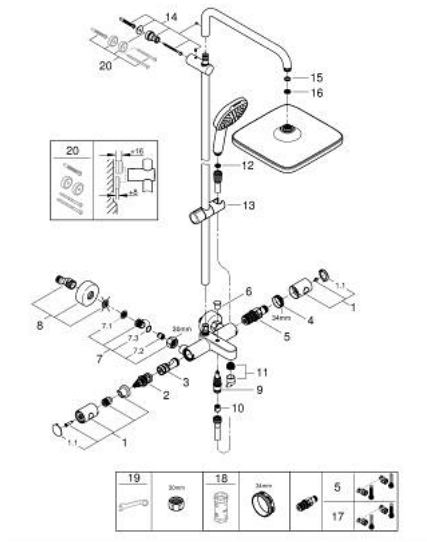

26 691 243 1 TEMPESTA SYSTEM 250 CUBE SHOWER SYSTEM WITH BATH THERMOSTAT FOR WALL MOUNTING

SPARE PARTS, februar 2023 – now

- 1: Metal handle 1/2" (Spare part-nr. 479842430)
- 1.1: Cover cap (Spare part-nr. 64585243M)
- 2: Aquadimmer (Spare part-nr. 47364000)
- 3: Water flow (Spare part-nr. 47887000)
- 4: Fitting ring (Spare part-nr. 47743000)
- 5: Thermostatic compact cartridge 1/2" (Spare part-nr. 47439000)
- 6: Diverter knob (Spare part-nr. 656482430)
- 7: Non-return valve (Spare part-nr. 471892430)
- 7.1: Dirt strainer (Spare part-nr. 0726400M)
- 7.2: Non-return valve (Spare part-nr. 08565000)
- 7.3: O-ring $\varnothing 17 \times \varnothing 2$ (Spare part-nr. 0305500M)
- 8: S-union (Spare part-nr. 126622430)
- 9: Diverter (Spare part-nr. 656552430)
- 10: Non-return valve (Spare part-nr. 08565000)
- 11: Mousseur (Spare part-nr. 13926000)
- 12: Dirt strainer (Spare part-nr. 0700200M)
- 13: Glide element (Spare part-nr. 486092430)
- 14: Shower rail holder (Spare part-nr. 48423000)
- 15: Fibre seal $\varnothing 18,5 \times \varnothing 12 \times 2$ (Spare part-nr. 0138900M)
- 16: Dirt strainer (Spare part-nr. 48007000)
- 17: GROHE TurboStat cartridge 1/2" (Spare part-nr. 47175000)*
- 18: Socket spanner (Spare part-nr. 19332000)*
- 19: Special spanner (Spare part-nr. 19377000)*
- 20: Compensation disc (Spare part-nr. 26496000)*

* Optional accessories