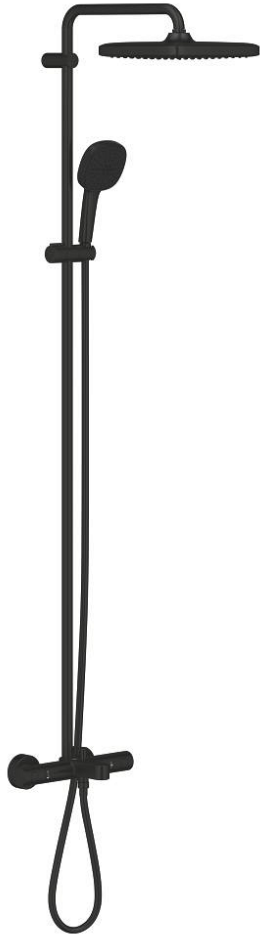

26 691 243 1 TEMPESTA SYSTEM 250 CUBE SHOWER SYSTEM WITH BATH THERMOSTAT FOR WALL MOUNTING

PRODUCT DESCRIPTION

- Colour: Matte Black
- consisting of:
 - horizontal swivable 390 mm shower arm
 - exposed thermostat with Aquadimmer function
 - allows change between:
 - head shower Tempesta 250 Cube
 - spray pattern: Rain
 - maximum flow rate (at 3 bar): 7.3 l/min
 - head shower with black rear cover
 - with ball joint, rotation angle $\pm 10^\circ$
 - bath inlet
 - separate diverter for hand shower
 - hand shower Tempesta Cube 110
 - 2 spray patterns: Rain, Jet
 - maximum flow rate (at 3 bar): 5.6 l/min
 - adjustable in height with gliding element
 - shower hose 1750 mm 1/2" x 1/2" (28 388)
 - maximum flow rate system (at 3 bar): 7.3 l/min (without bath inlet)
 - GROHE EcoJoy - Less water, perfect flow
 - GROHE TurboStat - compact cartridge with wax thermoelement
 - GROHE SafeStop safety button at 38°C
 - GROHE SafeStop Plus optional temperature limiter at 43°C included
 - GROHE SmartSwitch - easily rotate the dial to enjoy your preferred spray option
 - GROHE DreamSpray - perfect spray pattern
 - ShockProof silicone ring prevents damages caused by shower falling
 - GROHE SpeedClean - effortless limescale removal
 - Inner WaterGuide - inner insulation for surface protection
 - TwistStop - to prevent hose from twisting
 - suitable for instantaneous heaters from 18 kW/h
 - minimum flow rate 5 l/min
 - professional edition