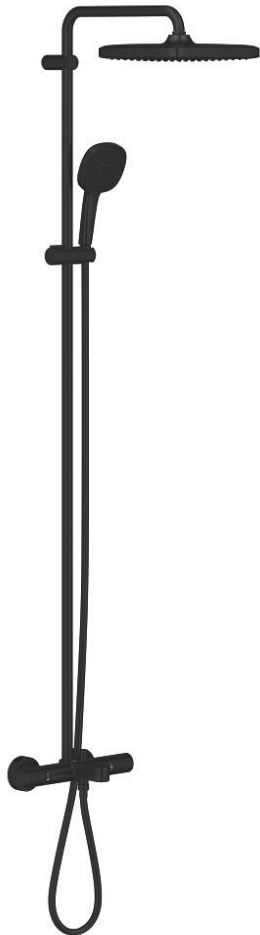

26 691 243 1 TEMPESTA SYSTEM 250 CUBE SHOWER SYSTEM WITH BATH THERMOSTAT FOR WALL MOUNTING

PRODUCT DESCRIPTION

- Colour: Matte Black
- consisting of:
 - horizontal swivable 390 mm shower arm
 - exposed thermostat with Aquadimmer function
 - allows change between:
 - head shower Tempesta 250 Cube
 - spray pattern: Rain
 - maximum flow rate (at 3 bar): 7.3 l/min
 - head shower with black rear cover
 - with ball joint, rotation angle $\pm 10^\circ$
 - bath inlet
 - separate diverter for hand shower
 - hand shower Tempesta Cube 110
 - 2 spray patterns: Rain, Jet
 - maximum flow rate (at 3 bar): 5.6 l/min
 - adjustable in height with gliding element
 - shower hose 1750 mm 1/2" x 1/2" (28 388)
 - maximum flow rate system (at 3 bar): 7.3 l/min
 - GROHE TurboStat - compact cartridge with wax thermoelement
 - GROHE SafeStop safety button at 38°C
 - GROHE SafeStop Plus optional temperature limiter at 43°C included
 - GROHE SmartSwitch - easily rotate the dial to enjoy your preferred spray option
 - GROHE DreamSpray - perfect spray pattern
 - ShockProof silicone ring prevents damages caused by shower falling
 - GROHE SpeedClean - effortless limescale removal
 - Inner WaterGuide - inner insulation for surface protection
 - TwistStop - to prevent hose from twisting
 - suitable for instantaneous heaters from 18 kW/h
 - minimum flow rate 5 l/min
 - professional edition