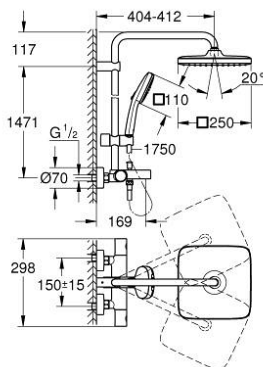

26 691 243 1 TEMPESTA SYSTEM 250 CUBE SHOWER SYSTEM WITH BATH THERMOSTAT FOR WALL MOUNTING

PRODUCT DESCRIPTION

- Colour: Matte Black
- consisting of:
 - horizontal swivable 390 mm shower arm
 - exposed thermostat with Aquadimmer function
 - allows change between:
 - head shower Tempesta 250 Cube
 - spray pattern: Rain
 - maximum flow rate (at 3 bar): 7.3 l/min
 - head shower with black rear cover
 - with ball joint, rotation angle $\pm 10^\circ$
 - bath inlet
 - separate diverter for hand shower
 - hand shower Tempesta Cube 110
 - 2 spray patterns: Rain, Jet
 - maximum flow rate (at 3 bar): 5.6 l/min
 - adjustable in height with gliding element
 - shower hose 1750 mm 1/2" x 1/2" (28 388)
 - maximum flow rate system (at 3 bar): 7.3 l/min
 - GROHE TurboStat - compact cartridge with wax thermoelement
 - GROHE SafeStop safety button at 38°C
 - GROHE SafeStop Plus optional temperature limiter at 43°C included
 - GROHE SmartSwitch - easily rotate the dial to enjoy your preferred spray option
 - GROHE DreamSpray - perfect spray pattern
 - ShockProof silicone ring prevents damages caused by shower falling
 - GROHE SpeedClean - effortless limescale removal
 - Inner WaterGuide - inner insulation for surface protection
 - TwistStop - to prevent hose from twisting
 - suitable for instantaneous heaters from 18 kW/h
 - minimum flow rate 5 l/min
 - professional edition