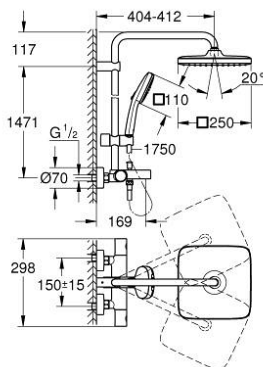

26 691 243 1 TEMPESTA SYSTEM 250 CUBE SHOWER SYSTEM WITH BATH THERMOSTAT FOR WALL MOUNTING

PRODUCT DESCRIPTION

- Colour: Matte Black
- consisting of:
 - horizontal swivable 390 mm shower arm
 - exposed thermostat with Aquadimmer function
 - allows change between:
 - head shower Tempesta 250 Cube
 - spray pattern: Rain
 - maximum flow rate (at 3 bar): 7.3 l/min
 - head shower with black rear cover
 - with ball joint, rotation angle $\pm 10^\circ$
 - bath inlet
 - separate diverter for hand shower
 - hand shower Tempesta Cube 110
 - 2 spray patterns: Rain, Jet
 - maximum flow rate (at 3 bar): 5.6 l/min
 - adjustable in height with gliding element
 - shower hose 1750 mm 1/2" x 1/2" (28 388)
 - maximum flow rate system (at 3 bar): 7.3 l/min (without bath inlet)
 - GROHE EcoJoy - Less water, perfect flow
 - GROHE TurboStat - compact cartridge with wax thermoelement
 - GROHE SafeStop safety button at 38°C
 - GROHE SafeStop Plus optional temperature limiter at 43°C included
 - GROHE SmartSwitch - easily rotate the dial to enjoy your preferred spray option
 - GROHE DreamSpray - perfect spray pattern
 - ShockProof silicone ring prevents damages caused by shower falling
 - GROHE SpeedClean - effortless limescale removal
 - Inner WaterGuide - inner insulation for surface protection
 - TwistStop - to prevent hose from twisting
 - suitable for instantaneous heaters from 18 kW/h
 - minimum flow rate 5 l/min
 - professional edition