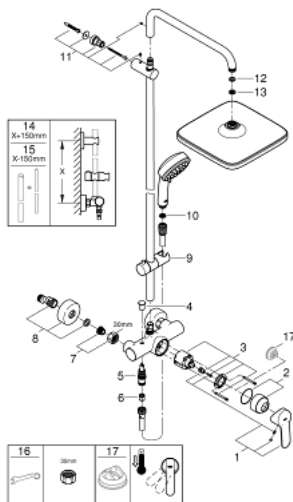

26 692 000 TEMPESTA COSMOPOLITAN SYSTEM 250 CUBE SHOWER SYSTEM WITH SINGLE LEVER MIXER FOR WALL MOUNTING

SPARE PARTS, februar 2019 – now

- 1: Lever (Spare part-nr. 46726000)
- 2: Cap (Spare part-nr. 46025000)
- 3: Cartridge (Spare part-nr. 46048000)
- 4: Diverter knob (Spare part-nr. 65648000)
- 5: Diverter (Spare part-nr. 65655000)
- 6: Non-return valve (Spare part-nr. 08565000)
- 7: Screw connection 1/2" (Spare part-nr. 45044000)
- 8: S-union (Spare part-nr. 12662000)
- 9: Glide element (Spare part-nr. 12140000)
- 10: Dirt strainer (Spare part-nr. 0700200M)
- 11: Shower rail holder (Spare part-nr. 48423000)
- 12: Fibre seal Ø 18,5 x Ø 12 x 2 (Spare part-nr. 0138900M)
- 13: Dirt strainer (Spare part-nr. 48007000)
- 14: Shower system pipe for retrofitting (Spare part-nr. 48053000)*
- 15: Shower system pipe for retrofitting (Spare part-nr. 48054000)*
- 16: Special spanner (Spare part-nr. 19377000)*
- 17: Temperature limiter (Spare part-nr. 46375000)*