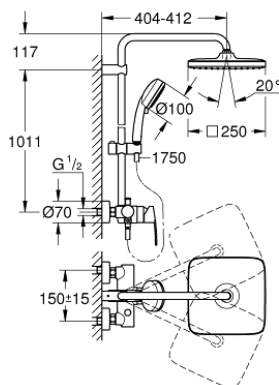

26 692 000 TEMPESTA COSMOPOLITAN SYSTEM 250 CUBE SHOWER SYSTEM WITH SINGLE LEVER MIXER FOR WALL MOUNTING

SPARE PARTS, februar 2019 – now

- 1: Lever (Spare part-nr. 46726000)
- 2: Cap (Spare part-nr. 46025000)
- 3: Cartridge (Spare part-nr. 46048000)
- 4: Diverter knob (Spare part-nr. 65648000)
- 5: Diverter (Spare part-nr. 65655000)
- 6: Non-return valve (Spare part-nr. 08565000)
- 7: Screw connection 1/2" (Spare part-nr. 45044000)
- 8: S-union (Spare part-nr. 12662000)
- 9: Glide element (Spare part-nr. 12140000)
- 10: Dirt strainer (Spare part-nr. 0700200M)
- 11: Shower rail holder (Spare part-nr. 48423000)
- 12: Fibre seal Ø 18,5 x Ø 12 x 2 (Spare part-nr. 0138900M)
- 13: Dirt strainer (Spare part-nr. 48007000)
- 14: Shower system pipe for retrofitting (Spare part-nr. 48053000)*
- 15: Shower system pipe for retrofitting (Spare part-nr. 48054000)*
- 16: Special spanner (Spare part-nr. 19377000)*
- 17: Temperature limiter (Spare part-nr. 46375000)*