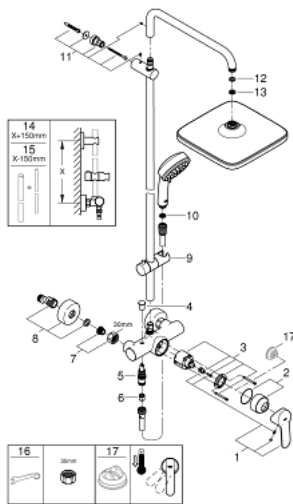

26 692 000 TEMPESTA COSMOPOLITAN SYSTEM 250 CUBE SHOWER SYSTEM WITH SINGLE LEVER MIXER FOR WALL MOUNTING

SPARE PARTS, februar 2019 – now

- 1: Lever (Spare part-nr. 46726000)
- 2: Cap (Spare part-nr. 46025000)
- 3: Cartridge (Spare part-nr. 46048000)
- 4: Diverter knob (Spare part-nr. 65648000)
- 5: Diverter (Spare part-nr. 65655000)
- 6: Non-return valve (Spare part-nr. 08565000)
- 7: Screw connection 1/2" (Spare part-nr. 45044000)
- 8: S-union (Spare part-nr. 12662000)
- 9: Glide element (Spare part-nr. 12140000)
- 10: Dirt strainer (Spare part-nr. 0700200M)
- 11: Shower rail holder (Spare part-nr. 48423000)
- 12: Fibre seal Ø 18,5 x Ø 12 x 2 (Spare part-nr. 0138900M)
- 13: Dirt strainer (Spare part-nr. 48007000)
- 14: Shower system pipe for retrofitting (Spare part-nr. 48053000)*
- 15: Shower system pipe for retrofitting (Spare part-nr. 48054000)*
- 16: Special spanner (Spare part-nr. 19377000)*
- 17: Temperature limiter (Spare part-nr. 46375000)*