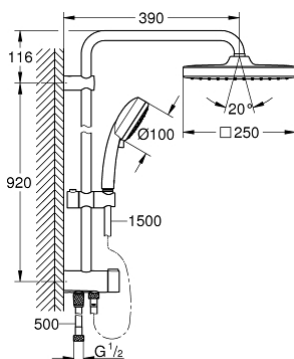

26 694 000 TEMPESTA COSMOPOLITAN SYSTEM 250 CUBE FLEX SHOWER SYSTEM WITH DIVERTER FOR WALL MOUNTING

PRODUCT DESCRIPTION

- Colour: chrome
- consisting of:
 - horizontal 390 mm shower arm, adjustable before installation
 - diverter allows change between hand shower, head shower or head shower with reduced flow
 - head shower Tempesta 250 Cube (26 685)
 - 2 spray patterns (via diverter): Rain, SmartRain
 - head shower with white rear cover
 - with ball joint, rotation angle $\pm 10^\circ$
 - 9.5 l/min flow limiter
 - hand shower Tempesta Cosmopolitan 100 (27 575)
 - spray patterns: GROHE Rain O², Rain, Massage, Jet
 - 9.5 l/min flow limiter
 - adjustable in height with gliding element
 - distance between diverter and upper bracket: 920 mm
 - Relexaflex shower hose 1500 mm 1/2" x 1/2"
 - Relexaflex shower hose 500 mm 1/2" x 1/2"
 - flexible installation: connection to faucet / wall union for water supply with 1/2" thread of the 500 mm shower hose
 - GROHE EcoJoy - Less water, perfect flow
 - GROHE DreamSpray - perfect spray pattern
 - GROHE LongLife finish
 - GROHE SpeedClean - effortless limescale removal
 - Inner WaterGuide - inner insulation for surface protection
 - suitable for instantaneous heaters from 18 kW/h
 - minimum flow rate 7 l/min
 - min. recommended pressure 1.0 bar
 - professional edition

26 694 000 TEMPESTA COSMOPOLITAN SYSTEM 250 CUBE FLEX SHOWER SYSTEM WITH DIVERTER FOR WALL MOUNTING

SPARE PARTS, februar 2019 – now

- 1: Fibre seal Ø 18,5 x Ø 12 x 2 (Spare part-nr. 0138900M)
- 2: Dirt strainer (Spare part-nr. 48007000)
- 3: Dirt strainer (Spare part-nr. 0700200M)
- 4: Glide element (Spare part-nr. 12140000)
- 5: Diverter (Spare part-nr. 48338000)
- 6: Compensation disc (Spare part-nr. 26496000)*