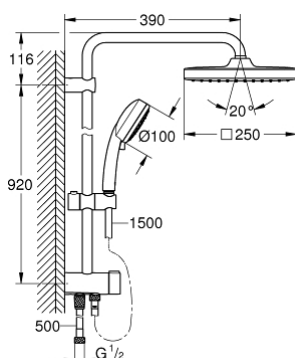

26 694 000 TEMPESTA COSMOPOLITAN SYSTEM 250 CUBE FLEX SHOWER SYSTEM WITH DIVERTER FOR WALL MOUNTING

PRODUCT DESCRIPTION

- Colour: chrome
- consisting of:
 - horizontal 390 mm shower arm, adjustable before installation
 - change by diverter between hand shower, head shower or head shower
- Eco setting
- head shower Tempesta 250 Cube (26 685)
- 2 spray patterns (via diverter): Rain, SmartRain
- head shower with white rear cover
- with ball joint, rotation angle $\pm 10^\circ$
- GROHE EcoJoy 9.5 l/min flow limiter
- hand shower Tempesta Cosmopolitan 100 (27 575)
- spray patterns: GROHE Rain O², Rain, Massage, Jet
- GROHE EcoJoy 9.5 l/min flow limiter
- adjustable in height with gliding element
- distance between diverter and upper bracket: 920 mm
- Relaxaflex shower hose 1500 mm 1/2" x 1/2"
- Relaxaflex shower hose 500 mm 1/2" x 1/2"
- flexible installation: connection to faucet / wall union for water supply with 1/2" thread of the 500 mm shower hose
- GROHE EcoJoy - Less water, perfect flow
- GROHE DreamSpray - perfect spray pattern
- GROHE LongLife finish
- GROHE SpeedClean - effortless limescale removal
- Inner WaterGuide - inner insulation for surface protection
- suitable for instantaneous heaters from 18 kW/h
- minimum flow rate 7 l/min
- min. recommended pressure 1.0 bar
- professional edition

26 694 000 TEMPESTA COSMOPOLITAN SYSTEM 250 CUBE FLEX SHOWER SYSTEM WITH DIVERTER FOR WALL MOUNTING

SPARE PARTS, februar 2019 – now

- 1: Fibre seal Ø 18,5 x Ø 12 x 2 (Spare part-nr. 0138900M)
- 2: Dirt strainer (Spare part-nr. 48007000)
- 3: Dirt strainer (Spare part-nr. 0700200M)
- 4: Glide element (Spare part-nr. 12140000)
- 5: Diverter (Spare part-nr. 48338000)
- 6: Compensation disc (Spare part-nr. 26496000)*