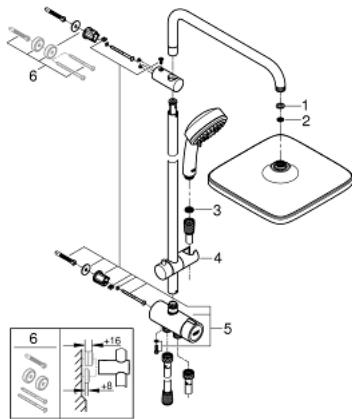

26 694 000 TEMPESTA COSMOPOLITAN SYSTEM 250 CUBE FLEX SHOWER SYSTEM WITH DIVERTER FOR WALL MOUNTING

PRODUCT DESCRIPTION

- Colour: chrome
- consisting of:
 - horizontal 390 mm shower arm, adjustable before installation
 - change by diverter between hand shower, head shower or head shower
- Eco setting
- head shower Tempesta 250 Cube (26 685)
- 2 spray patterns (via diverter): Rain, SmartRain
- head shower with white rear cover
- with ball joint, rotation angle $\pm 10^\circ$
- GROHE EcoJoy 9.5 l/min flow limiter
- hand shower Tempesta Cosmopolitan 100 (27 575)
- spray patterns: GROHE Rain O², Rain, Massage, Jet
- GROHE EcoJoy 9.5 l/min flow limiter
- adjustable in height with gliding element
- distance between diverter and upper bracket: 920 mm
- Relaxaflex shower hose 1500 mm 1/2" x 1/2"
- Relaxaflex shower hose 500 mm 1/2" x 1/2"
- flexible installation: connection to faucet / wall union for water supply with 1/2" thread of the 500 mm shower hose
- GROHE EcoJoy - Less water, perfect flow
- GROHE DreamSpray - perfect spray pattern
- GROHE LongLife finish
- GROHE SpeedClean - effortless limescale removal
- Inner WaterGuide - inner insulation for surface protection
- suitable for instantaneous heaters from 18 kW/h
- minimum flow rate 7 l/min
- min. recommended pressure 1.0 bar
- professional edition

26 694 000 TEMPESTA COSMOPOLITAN SYSTEM 250 CUBE FLEX SHOWER SYSTEM WITH DIVERTER FOR WALL MOUNTING

SPARE PARTS, februar 2019 – now

- 1: Fibre seal Ø 18,5 x Ø 12 x 2 (Spare part-nr. 0138900M)
- 2: Dirt strainer (Spare part-nr. 48007000)
- 3: Dirt strainer (Spare part-nr. 0700200M)
- 4: Glide element (Spare part-nr. 12140000)
- 5: Diverter (Spare part-nr. 48338000)
- 6: Compensation disc (Spare part-nr. 26496000)*