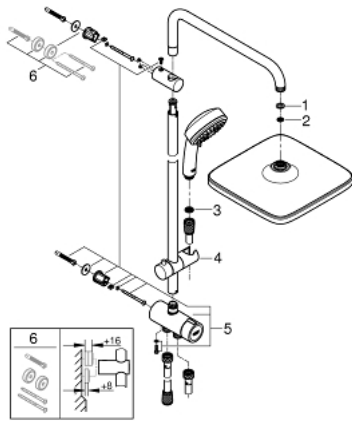

26 694 000 TEMPESTA COSMOPOLITAN SYSTEM 250 CUBE FLEX SHOWER SYSTEM WITH DIVERTER FOR WALL MOUNTING

PRODUCT DESCRIPTION

- Colour: chrome
- consisting of:
 - horizontal 390 mm shower arm, adjustable before installation
 - diverter allows change between hand shower, head shower or head shower with reduced flow
 - head shower Tempesta 250 Cube (26 685)
 - 2 spray patterns (via diverter): Rain, SmartRain
 - head shower with white rear cover
 - with ball joint, rotation angle $\pm 10^\circ$
 - 9.5 l/min flow limiter
 - hand shower Tempesta Cosmopolitan 100 (27 575)
 - spray patterns: GROHE Rain O², Rain, Massage, Jet
 - 9.5 l/min flow limiter
 - adjustable in height with gliding element
 - distance between diverter and upper bracket: 920 mm
 - Relexaflex shower hose 1500 mm 1/2" x 1/2"
 - Relexaflex shower hose 500 mm 1/2" x 1/2"
 - flexible installation: connection to faucet / wall union for water supply with 1/2" thread of the 500 mm shower hose
 - GROHE EcoJoy - Less water, perfect flow
 - GROHE DreamSpray - perfect spray pattern
 - GROHE LongLife finish
 - GROHE SpeedClean - effortless limescale removal
 - Inner WaterGuide - inner insulation for surface protection
 - suitable for instantaneous heaters from 18 kW/h
 - minimum flow rate 7 l/min
 - min. recommended pressure 1.0 bar
 - professional edition

26 694 000 TEMPESTA COSMOPOLITAN SYSTEM 250 CUBE FLEX SHOWER SYSTEM WITH DIVERTER FOR WALL MOUNTING

SPARE PARTS, februar 2019 – now

- 1: Fibre seal Ø 18,5 x Ø 12 x 2 (Spare part-nr. 0138900M)
- 2: Dirt strainer (Spare part-nr. 48007000)
- 3: Dirt strainer (Spare part-nr. 0700200M)
- 4: Glide element (Spare part-nr. 12140000)
- 5: Diverter (Spare part-nr. 48338000)
- 6: Compensation disc (Spare part-nr. 26496000)*