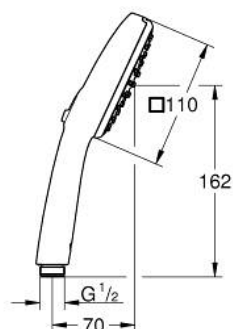

26 746 003 TEMPESTA CUBE 110 HAND SHOWER 2 SPRAYS

PRODUCT DESCRIPTION

- Colour: chrome
- spray patterns: Rain, Jet
- maximum flow rate (at 3 bar): 7.4 l/min
- GROHE EcoJoy - Less water, perfect flow
- GROHE SmartSwitch - easily rotate the dial to enjoy your preferred spray option
- GROHE DreamSpray - perfect spray pattern
- GROHE LongLife finish
- GROHE SpeedClean - effortless limescale removal
- Inner WaterGuide - inner insulation for surface protection
- ShockProof silicone ring prevents damages caused by shower falling
- universal mounting system, fitting all standard shower hoses
- min. recommended pressure 1.0 bar
- suitable for instantaneous heater
- professional edition

Pure Freude
an Wasser

26 746 003 TEMPESTA CUBE 110 HAND SHOWER 2 SPRAYS

SPARE PARTS, april 2020 – now

1: Dirt strainer (Spare part-nr. 0700200M)