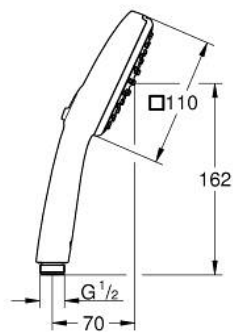

26 746 243 3 TEMPESTA CUBE 110 HAND SHOWER 2 SPRAYS

PRODUCT DESCRIPTION

- Colour: Matte Black
- spray patterns: Rain, Jet
- maximum flow rate (at 3 bar): 7.4 l/min
- GROHE EcoJoy - Less water, perfect flow
- GROHE SmartSwitch - easily rotate the dial to enjoy your preferred spray option
- GROHE DreamSpray - perfect spray pattern
- GROHE SpeedClean - effortless limescale removal
- Inner WaterGuide - inner insulation for surface protection
- ShockProof silicone ring prevents damages caused by shower falling
- universal mounting system, fitting all standard shower hoses
- min. recommended pressure 1.0 bar
- suitable for instantaneous heater
- professional edition

Pure Freude
an Wasser

26 746 243 3 TEMPESTA CUBE 110 HAND SHOWER 2 SPRAYS

SPARE PARTS, februar 2023 – now

1: Dirt strainer (Spare part-nr. 0700200M)