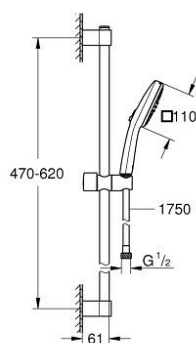

26 748 003 TEMPESTA CUBE 110 SHOWER RAIL SET 2 SPRAYS

PRODUCT DESCRIPTION

- Colour: chrome
- consisting of:
 - hand shower Tempesta Cube 110 (26 746)
 - spray patterns: Rain, Jet
 - shower rail, 600 mm (27 523)
 - maximum flow rate (at 3 bar): 7.4 l/min
 - shower hose Relexaflex 1750 mm 1/2" x 1/2" (28 154)
 - GROHE EcoJoy - Less water, perfect flow
 - GROHE SmartSwitch - easily rotate the dial to enjoy your preferred spray option
 - GROHE DreamSpray - perfect spray pattern
 - GROHE LongLife finish
- Flexible Installation - 1 adjustable bracket for existing drill holes
- adjustable rail holder (turn and glide shower holder)
- GROHE SpeedClean - effortless limescale removal
- Inner WaterGuide - inner insulation for surface protection
- ShockProof silicone ring prevents damages caused by shower falling
- min. recommended pressure 1.0 bar
- suitable for instantaneous heater
- professional edition

26 748 003 TEMPESTA CUBE 110 SHOWER RAIL SET 2 SPRAYS

SPARE PARTS, april 2020 – now

- 1: Shower rail holder (Spare part-nr. 48607000)
 - 2: Glide element (Spare part-nr. 48609000)
 - 3: Shower rail holder (Spare part-nr. 48608000)
 - 4: Dirt strainer (Spare part-nr. 0700200M)
 - 5: Compensation disc (Spare part-nr. 48543001)*
- * Optional accessories