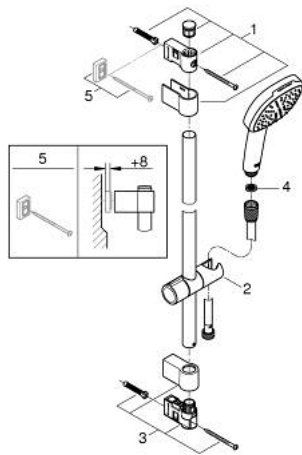

26 748 003 TEMPESTA CUBE 110 SHOWER RAIL SET 2 SPRAYS

PRODUCT DESCRIPTION

- Colour: chrome
- consisting of:
 - hand shower Tempesta Cube 110 (26 746)
 - spray patterns: Rain, Jet
 - shower rail, 600 mm (27 523)
 - maximum flow rate (at 3 bar): 7.4 l/min
 - shower hose Relexaflex 1750 mm 1/2" x 1/2" (28 154)
 - GROHE EcoJoy - Less water, perfect flow
 - GROHE SmartSwitch - easily rotate the dial to enjoy your preferred spray option
 - GROHE DreamSpray - perfect spray pattern
 - GROHE LongLife finish
- Flexible Installation - 1 adjustable bracket for existing drill holes
- adjustable rail holder (turn and glide shower holder)
- GROHE SpeedClean - effortless limescale removal
- Inner WaterGuide - inner insulation for surface protection
- ShockProof silicone ring prevents damages caused by shower falling
- min. recommended pressure 1.0 bar
- suitable for instantaneous heater
- professional edition

26 748 003 TEMPESTA CUBE 110 SHOWER RAIL SET 2 SPRAYS

SPARE PARTS, april 2020 – now

- 1: Shower rail holder (Spare part-nr. 48607000)
 - 2: Glide element (Spare part-nr. 48609000)
 - 3: Shower rail holder (Spare part-nr. 48608000)
 - 4: Dirt strainer (Spare part-nr. 0700200M)
 - 5: Compensation disc (Spare part-nr. 48543001)*
- * Optional accessories