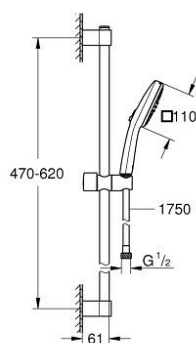

26 748 243 3 TEMPESTA CUBE 110 SHOWER RAIL SET 2 SPRAYS

PRODUCT DESCRIPTION

- Colour: Matte Black
- consisting of:
 - hand shower Tempesta Cube 110 (26 746)
 - spray patterns: Rain, Jet
 - maximum flow rate (at 3 bar): 7.4 l/min
 - shower rail, 600 mm (27 523)
 - shower hose 1750 mm 1/2" x 1/2" (28 388)
 - GROHE EcoJoy - Less water, perfect flow
 - GROHE SmartSwitch - easily rotate the dial to enjoy your preferred spray option
 - GROHE DreamSpray - perfect spray pattern
- Flexible Installation - 1 adjustable bracket for existing drill holes
- adjustable rail holder (turn and glide shower holder)
- GROHE SpeedClean - effortless limescale removal
- Inner WaterGuide - inner insulation for surface protection
- ShockProof silicone ring prevents damages caused by shower falling
- min. recommended pressure 1.0 bar
- suitable for instantaneous heater
- professional edition

26 748 243 3 TEMPESTA CUBE 110 SHOWER RAIL SET 2 SPRAYS

SPARE PARTS, februar 2023 – now

- 1: Shower rail holder (Spare part-nr. 486072430)
 - 2: Glide element (Spare part-nr. 486092430)
 - 3: Shower rail holder (Spare part-nr. 486082430)
 - 4: Dirt strainer (Spare part-nr. 0700200M)
 - 5: Compensation disc (Spare part-nr. 48543001)*
- * Optional accessories