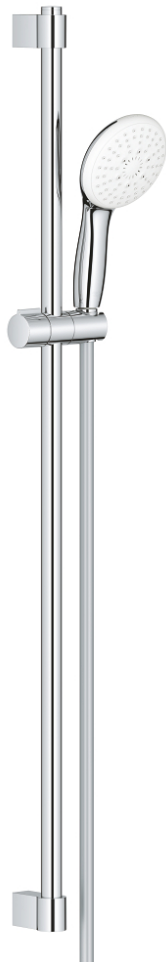

26 771 003 TEMPESTA 110 SHOWER RAIL SET 3 SPRAYS (RAIN, JET, MASSAGE)

PRODUCT DESCRIPTION

- Colour: chrome
- consisting of:
 - hand shower Tempesta 110 (28 419)
 - maximum flow rate (at 3 bar): 7.4 l/min
 - shower rail, 900 mm (27 524)
 - shower hose Relaxaflex 1750 mm 1/2" x 1/2" (28 154)
 - GROHE EcoJoy - Less water, perfect flow
 - GROHE SmartSwitch - easily rotate the dial to enjoy your preferred spray option
 - GROHE DreamSpray - perfect spray pattern
 - GROHE LongLife finish
- Flexible Installation - 1 adjustable bracket for existing drill holes
- adjustable rail holder (turn and glide shower holder)
- GROHE SpeedClean - effortless limescale removal
- Inner WaterGuide - inner insulation for surface protection
- ShockProof silicone ring prevents damages caused by shower falling
- min. recommended pressure 1.0 bar
- suitable for instantaneous heater
- professional edition

26 771 003 TEMPESTA 110 SHOWER RAIL SET 3 SPRAYS (RAIN, JET, MASSAGE)

SPARE PARTS, april 2020 – now

- 1: Shower rail holder (Spare part-nr. 48607000)
 - 2: Glide element (Spare part-nr. 48609000)
 - 3: Shower rail holder (Spare part-nr. 48608000)
 - 4: Dirt strainer (Spare part-nr. 0700200M)
 - 5: Compensation disc (Spare part-nr. 48543001)*
- * Optional accessories