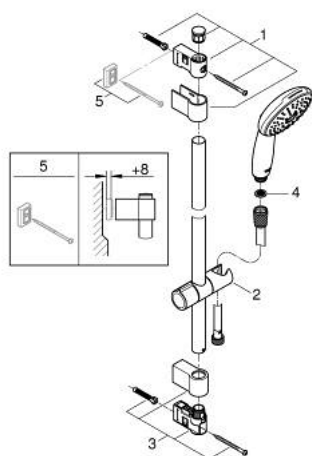

26 771 003 TEMPESTA 110 SHOWER RAIL SET 3 SPRAYS (RAIN, JET, MASSAGE)

PRODUCT DESCRIPTION

- Colour: chrome
- consisting of:
 - hand shower Tempesta 110 (28 419)
 - maximum flow rate (at 3 bar): 7.4 l/min
 - shower rail, 900 mm (27 524)
 - shower hose Relaxaflex 1750 mm 1/2" x 1/2" (28 154)
 - GROHE EcoJoy - Less water, perfect flow
 - GROHE SmartSwitch - easily rotate the dial to enjoy your preferred spray option
 - GROHE DreamSpray - perfect spray pattern
 - GROHE LongLife finish
- Flexible Installation - 1 adjustable bracket for existing drill holes
- adjustable rail holder (turn and glide shower holder)
- GROHE SpeedClean - effortless limescale removal
- Inner WaterGuide - inner insulation for surface protection
- ShockProof silicone ring prevents damages caused by shower falling
- min. recommended pressure 1.0 bar
- suitable for instantaneous heater
- professional edition

26 771 003 TEMPESTA 110 SHOWER RAIL SET 3 SPRAYS (RAIN, JET, MASSAGE)

SPARE PARTS, april 2020 – now

- 1: Shower rail holder (Spare part-nr. 48607000)
 - 2: Glide element (Spare part-nr. 48609000)
 - 3: Shower rail holder (Spare part-nr. 48608000)
 - 4: Dirt strainer (Spare part-nr. 0700200M)
 - 5: Compensation disc (Spare part-nr. 48543001)*
- * Optional accessories