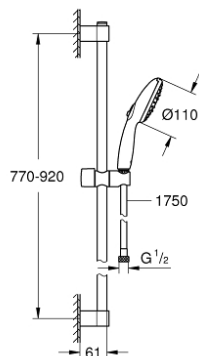

26 771 003 TEMPESTA 110 SHOWER RAIL SET 3 SPRAYS (RAIN, JET, MASSAGE)

PRODUCT DESCRIPTION

- Colour: chrome
- consisting of:
 - hand shower Tempesta 110 (28 419)
 - maximum flow rate (at 3 bar): 7.4 l/min
 - shower rail, 900 mm (27 524)
 - shower hose Relaxaflex 1750 mm 1/2" x 1/2" (28 154)
 - GROHE EcoJoy - Less water, perfect flow
 - GROHE SmartSwitch - easily rotate the dial to enjoy your preferred spray option
 - GROHE DreamSpray - perfect spray pattern
 - GROHE LongLife finish
- Flexible Installation - 1 adjustable bracket for existing drill holes
- adjustable rail holder (turn and glide shower holder)
- GROHE SpeedClean - effortless limescale removal
- Inner WaterGuide - inner insulation for surface protection
- ShockProof silicone ring prevents damages caused by shower falling
- min. recommended pressure 1.0 bar
- suitable for instantaneous heater
- professional edition

26 771 003 TEMPESTA 110 SHOWER RAIL SET 3 SPRAYS (RAIN, JET, MASSAGE)

SPARE PARTS, april 2020 – now

- 1: Shower rail holder (Spare part-nr. 48607000)
 - 2: Glide element (Spare part-nr. 48609000)
 - 3: Shower rail holder (Spare part-nr. 48608000)
 - 4: Dirt strainer (Spare part-nr. 0700200M)
 - 5: Compensation disc (Spare part-nr. 48543001)*
- * Optional accessories