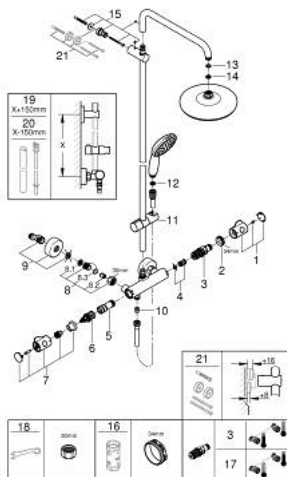

26 811 001 TEMPESTA SYSTEM 210 SHOWER SYSTEM WITH THERMOSTAT FOR WALL MOUNTING

SPARE PARTS, november 2021 – now

- 1: Temperature control handle (Spare part-nr. 47981000)
- 2: Fitting ring (Spare part-nr. 47743000)
- 3: Thermostatic compact cartridge 1/2" (Spare part-nr. 47439000)
- 4: Buffer (Spare part-nr. 47398000)
- 5: Water flow (Spare part-nr. 47751000)
- 6: Aquadimmer (Spare part-nr. 12433000)
- 7: Shut-off handle Aquadimmer (Spare part-nr. 49056000)
- 8: Non-return valve (Spare part-nr. 47189000)
- 8.1: Dirt strainer (Spare part-nr. 0726400M)
- 8.2: Non-return valve (Spare part-nr. 08565000)
- 8.3: O-ring $\varnothing 17 \times \varnothing 2$ (Spare part-nr. 0305500M)
- 9: S-union (Spare part-nr. 12662000)
- 10: Non-return valve (Spare part-nr. 08565000)
- 11: Glide element (Spare part-nr. 48609000)
- 12: Dirt strainer (Spare part-nr. 0700200M)
- 13: Fibre seal $\varnothing 18,5 \times \varnothing 12 \times 2$ (Spare part-nr. 0138900M)
- 14: Dirt strainer (Spare part-nr. 48007000)
- 15: Shower rail holder (Spare part-nr. 48423000)
- 16: Socket spanner (Spare part-nr. 19332000)*
- 17: GROHE TurboStat cartridge 1/2" (Spare part-nr. 47175000)*
- 18: Special spanner (Spare part-nr. 19377000)*
- 19: Shower system pipe for retrofitting (Spare part-nr. 48514000)*
- 20: Shower system pipe for retrofitting (Spare part-nr. 48515000)*
- 21: Compensation disc (Spare part-nr. 26496000)*

* Optional accessories