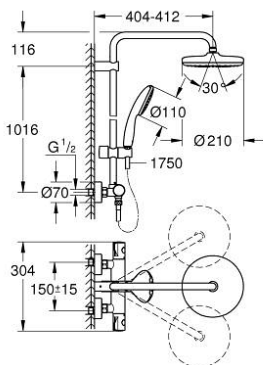

### PRODUCT DESCRIPTION

- Colour: chrome
- consisting of:
  - horizontal swivable 390 mm shower arm
  - exposed thermostat with Aquadimmer function
  - allows change between:
    - head shower Tempesta 210 (26 410)
    - spray plate white
    - spray pattern: Rain
  - maximum flow rate (at 3 bar): 7.3 l/min
  - with ball joint
  - rotation angle  $\pm 15^\circ$
  - hand shower Tempesta 110 (27 923)
  - spray pattern: Rain
  - maximum flow rate (at 3 bar): 7.8 l/min
  - adjustable in height with gliding element
  - RotaFlex TwistStop shower hose 1750 mm 1/2" x 1/2" (28 410)
  - maximum flow rate system (at 3 bar): 7.8 l/min
  - GROHE TurboStat - compact cartridge with wax thermoelement
  - GROHE SafeStop safety button at 38°C
  - GROHE SafeStop Plus optional temperature limiter at 43°C included
  - GROHE DreamSpray - perfect spray pattern
  - ShockProof silicone ring prevents damages caused by shower falling
  - GROHE LongLife finish
  - GROHE SpeedClean - effortless limescale removal
  - Inner WaterGuide - inner insulation for surface protection
  - TwistStop - to prevent hose from twisting
  - suitable for instantaneous heaters from 18 kW/h
  - minimum flow rate 5 l/min
  - optional upgrade: GROHE EasyReach tray (26 362), sold separately