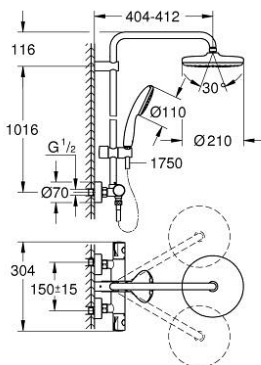

## 26 811 001 TEMPESTA SYSTEM 210 SHOWER SYSTEM WITH THERMOSTAT FOR WALL MOUNTING

### PRODUCT DESCRIPTION

- Colour: chrome
- consisting of:
  - horizontal swivable 390 mm shower arm
  - exposed thermostat with Aquadimmer function
  - allows change between:
    - head shower Tempesta 210 (26 410)
    - spray plate white
    - spray pattern: Rain
  - maximum flow rate (at 3 bar): 7.3 l/min
  - with ball joint
  - rotation angle  $\pm 15^\circ$
  - hand shower Tempesta 110 (27 923)
  - spray pattern: Rain
  - maximum flow rate (at 3 bar): 7.8 l/min
  - adjustable in height with gliding element
  - Rotaflex TwistStop shower hose 1750 mm 1/2" x 1/2" (28 410)
  - maximum flow rate system (at 3 bar): 7.8 l/min
  - GROHE EcoJoy - Less water, perfect flow
  - GROHE TurboStat - compact cartridge with wax thermoelement
  - GROHE SafeStop safety button at 38°C
  - GROHE SafeStop Plus optional temperature limiter at 43°C included
  - GROHE DreamSpray - perfect spray pattern
  - ShockProof silicone ring prevents damages caused by shower falling
  - GROHE LongLife finish
  - GROHE SpeedClean - effortless limescale removal
  - Inner WaterGuide - inner insulation for surface protection
  - TwistStop - to prevent hose from twisting
  - suitable for instantaneous heaters from 18 kW/h
  - minimum flow rate 5 l/min
  - optional upgrade: GROHE EasyReach tray (26 362), sold separately