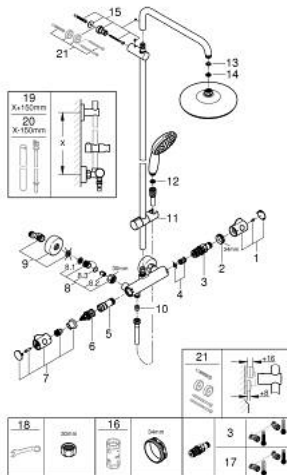

26 811 001 TEMPESTA SYSTEM 210 SHOWER SYSTEM WITH THERMOSTAT FOR WALL MOUNTING

SPARE PARTS, november 2021 – now

- 1: Temperature control handle (Spare part-nr. 47981000)
- 2: Fitting ring (Spare part-nr. 47743000)
- 3: Thermostatic compact cartridge 1/2" (Spare part-nr. 47439000)
- 4: Buffer (Spare part-nr. 47398000)
- 5: Water flow (Spare part-nr. 47751000)
- 6: Aquadimmer (Spare part-nr. 12433000)
- 7: Shut-off handle Aquadimmer (Spare part-nr. 49056000)
- 8: Non-return valve (Spare part-nr. 47189000)
- 8.1: Dirt strainer (Spare part-nr. 0726400M)
- 8.2: Non-return valve (Spare part-nr. 08565000)
- 8.3: O-ring $\varnothing 17 \times \varnothing 2$ (Spare part-nr. 0305500M)
- 9: S-union (Spare part-nr. 12662000)
- 10: Non-return valve (Spare part-nr. 08565000)
- 11: Glide element (Spare part-nr. 48609000)
- 12: Dirt strainer (Spare part-nr. 0700200M)
- 13: Fibre seal $\varnothing 18,5 \times \varnothing 12 \times 2$ (Spare part-nr. 0138900M)
- 14: Dirt strainer (Spare part-nr. 48007000)
- 15: Shower rail holder (Spare part-nr. 48423000)
- 16: Socket spanner (Spare part-nr. 19332000)*
- 17: GROHE TurboStat cartridge 1/2" (Spare part-nr. 47175000)*
- 18: Special spanner (Spare part-nr. 19377000)*
- 19: Shower system pipe for retrofitting (Spare part-nr. 48514000)*
- 20: Shower system pipe for retrofitting (Spare part-nr. 48515000)*
- 21: Compensation disc (Spare part-nr. 26496000)*

* Optional accessories