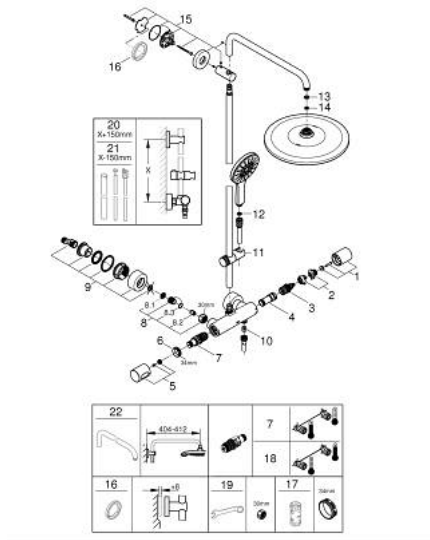

26 836 A00 RAINSHOWER SMARTACTIVE 310 SHOWER SYSTEM WITH THERMOSTAT FOR WALL MOUNTING

SPARE PARTS, julij 2021 – now

1. 1: shut-off handle aquadimmer (Spare part-nr. 47804A00)
   - 2: Stop (Spare part-nr. 47723000)
   - 3: Aquadimmer (Spare part-nr. 47364000)
   - 4: Water flow (Spare part-nr. 47887000)
   - 5: temperature control handle (Spare part-nr. 47811A00)
   - 6: Fitting ring (Spare part-nr. 47743000)
   - 7: Thermostatic compact cartridge 1/2" (Spare part-nr. 47439000)
   - 8: Non-return valve (Spare part-nr. 47189A00)
   - 8.1: Dirt strainer (Spare part-nr. 0726400M)
   - 8.2: Non-return valve (Spare part-nr. 08565000)
   - 8.3: O-ring $\varnothing 17 \times \varnothing 2$ (Spare part-nr. 0305500M)
   - 9: S-union (Spare part-nr. 12693A00)
   - 10: Non-return valve (Spare part-nr. 08565000)
   - 11: Glide element (Spare part-nr. 48424A00)
   - 12: Dirt strainer (Spare part-nr. 0700200M)
   - 13: Fibre seal $\varnothing 18,5 \times \varnothing 12 \times 2$ (Spare part-nr. 0138900M)
   - 14: Dirt strainer (Spare part-nr. 48007000)
   - 15: Shower rail holder (Spare part-nr. 48279A00)
   - 17: Socket spanner (Spare part-nr. 19332000)*
   - 18: GROHE TurboStat cartridge 1/2" (Spare part-nr. 47175000)*
   - 19: Special spanner (Spare part-nr. 19377000)*
2. Optional accessories