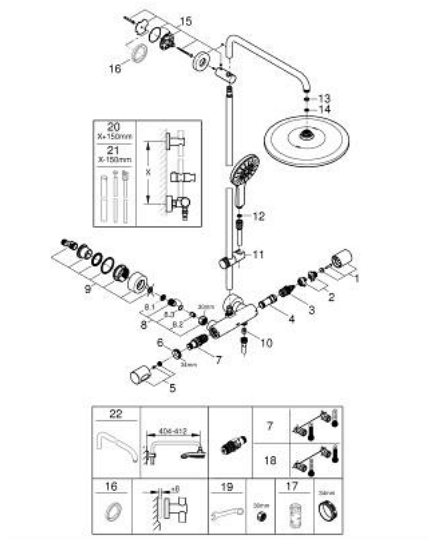

26 836 DA0 RAINSHOWER SMARTACTIVE 310 SHOWER SYSTEM WITH THERMOSTAT FOR WALL MOUNTING

SPARE PARTS, julij 2021 – now

1. 1: shut-off handle aquadimmer (Spare part-nr. 47804DA0)
   - 2: Stop (Spare part-nr. 47723000)
   - 3: Aquadimmer (Spare part-nr. 47364000)
   - 4: Water flow (Spare part-nr. 47887000)
   - 5: temperature control handle (Spare part-nr. 47811DA0)
   - 6: Fitting ring (Spare part-nr. 47743000)
   - 7: Thermostatic compact cartridge 1/2" (Spare part-nr. 47439000)
   - 8: non-return valves (Spare part-nr. 47189DA0)
   - 8.1: Dirt strainer (Spare part-nr. 0726400M)
   - 8.2: Non-return valve (Spare part-nr. 08565000)
   - 8.3: O-ring $\varnothing 17 \times \varnothing 2$ (Spare part-nr. 0305500M)
   - 9: S-union (Spare part-nr. 12693DA0)
   - 10: Non-return valve (Spare part-nr. 08565000)
   - 11: Glide element (Spare part-nr. 48424DA0)
   - 12: Dirt strainer (Spare part-nr. 0700200M)
   - 13: Fibre seal $\varnothing 18,5 \times \varnothing 12 \times 2$ (Spare part-nr. 0138900M)
   - 14: Dirt strainer (Spare part-nr. 48007000)
   - 15: Shower rail holder (Spare part-nr. 48279DA0)
   - 17: Socket spanner (Spare part-nr. 19332000)*
   - 18: GROHE TurboStat cartridge 1/2" (Spare part-nr. 47175000)*
   - 19: Special spanner (Spare part-nr. 19377000)*
2. Optional accessories