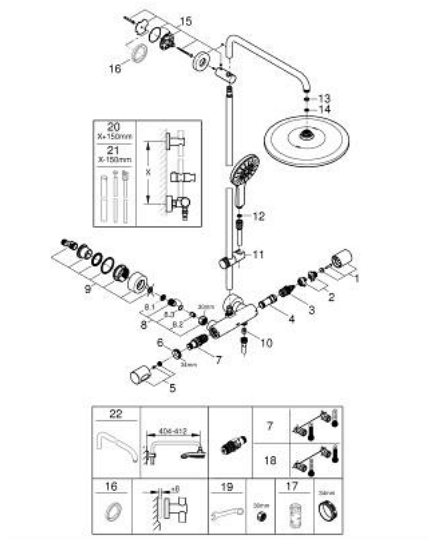

26 836 GN0 RAINSHOWER SMARTACTIVE 310 SHOWER SYSTEM WITH THERMOSTAT FOR WALL MOUNTING

SPARE PARTS, julij 2021 – now

1. 1: shut-off handle aquadimmer (Spare part-nr. 47804GN0)
   - 2: Stop (Spare part-nr. 47723000)
   - 3: Aquadimmer (Spare part-nr. 47364000)
   - 4: Water flow (Spare part-nr. 47887000)
   - 5: temperature control handle (Spare part-nr. 47811GN0)
   - 6: Fitting ring (Spare part-nr. 47743000)
   - 7: Thermostatic compact cartridge 1/2" (Spare part-nr. 47439000)
   - 8: non-return valves (Spare part-nr. 47189GN0)
   - 8.1: Dirt strainer (Spare part-nr. 0726400M)
   - 8.2: Non-return valve (Spare part-nr. 08565000)
   - 8.3: O-ring $\varnothing 17 \times \varnothing 2$ (Spare part-nr. 0305500M)
   - 9: S-union (Spare part-nr. 12693GN0)
   - 10: Non-return valve (Spare part-nr. 08565000)
   - 11: Glide element (Spare part-nr. 48424GN0)
   - 12: Dirt strainer (Spare part-nr. 0700200M)
   - 13: Fibre seal $\varnothing 18,5 \times \varnothing 12 \times 2$ (Spare part-nr. 0138900M)
   - 14: Dirt strainer (Spare part-nr. 48007000)
   - 15: Shower rail holder (Spare part-nr. 48279GN0)
   - 17: Socket spanner (Spare part-nr. 19332000)*
   - 18: GROHE TurboStat cartridge 1/2" (Spare part-nr. 47175000)*
   - 19: Special spanner (Spare part-nr. 19377000)*
2. Optional accessories