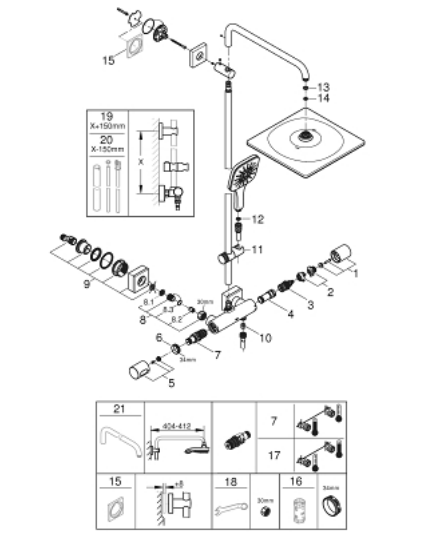

26 837 A00 RAINSHOWER SMARTACTIVE 310 CUBE SHOWER SYSTEM WITH THERMOSTAT FOR WALL MOUNTING

SPARE PARTS, julij 2021 – now

- 1: shut-off handle aquadimmer (Spare part-nr. 47804A00)
- 2: Stop (Spare part-nr. 47723000)
- 3: Aquadimmer (Spare part-nr. 47364000)
- 4: Water flow (Spare part-nr. 47887000)
- 5: temperature control handle (Spare part-nr. 47811A00)
- 6: Fitting ring (Spare part-nr. 47743000)
- 7: Thermostatic compact cartridge 1/2" (Spare part-nr. 47439000)
- 8: Non-return valve (Spare part-nr. 47189A00)
- 8.1: Dirt strainer (Spare part-nr. 0726400M)
- 8.2: Non-return valve (Spare part-nr. 08565000)
- 8.3: O-ring $\varnothing 17 \times \varnothing 2$ (Spare part-nr. 0305500M)
- 9: S-union (Spare part-nr. 47824A00)
- 10: Non-return valve (Spare part-nr. 08565000)
- 11: Glide element (Spare part-nr. 48424A00)
- 12: Dirt strainer (Spare part-nr. 0700200M)
- 13: Fibre seal $\varnothing 18,5 \times \varnothing 12 \times 2$ (Spare part-nr. 0138900M)
- 14: Dirt strainer (Spare part-nr. 48007000)
- 16: Socket spanner (Spare part-nr. 19332000)*
- 17: GROHE TurboStat cartridge 1/2" (Spare part-nr. 47175000)*
- 18: Special spanner (Spare part-nr. 19377000)*