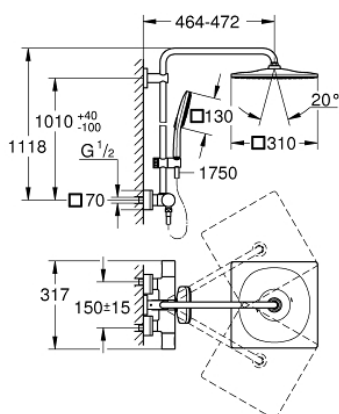

26 837 A00 RAINSHOWER SMARTACTIVE 310 CUBE SHOWER SYSTEM WITH THERMOSTAT FOR WALL MOUNTING

SPARE PARTS, julij 2021 – now

- 1: shut-off handle aquadimmer (Spare part-nr. 47804A00)
- 2: Stop (Spare part-nr. 47723000)
- 3: Aquadimmer (Spare part-nr. 47364000)
- 4: Water flow (Spare part-nr. 47887000)
- 5: temperature control handle (Spare part-nr. 47811A00)
- 6: Fitting ring (Spare part-nr. 47743000)
- 7: Thermostatic compact cartridge 1/2" (Spare part-nr. 47439000)
- 8: Non-return valve (Spare part-nr. 47189A00)
- 8.1: Dirt strainer (Spare part-nr. 0726400M)
- 8.2: Non-return valve (Spare part-nr. 08565000)
- 8.3: O-ring $\varnothing 17 \times \varnothing 2$ (Spare part-nr. 0305500M)
- 9: S-union (Spare part-nr. 47824A00)
- 10: Non-return valve (Spare part-nr. 08565000)
- 11: Glide element (Spare part-nr. 48424A00)
- 12: Dirt strainer (Spare part-nr. 0700200M)
- 13: Fibre seal $\varnothing 18,5 \times \varnothing 12 \times 2$ (Spare part-nr. 0138900M)
- 14: Dirt strainer (Spare part-nr. 48007000)
- 16: Socket spanner (Spare part-nr. 19332000)*
- 17: GROHE TurboStat cartridge 1/2" (Spare part-nr. 47175000)*
- 18: Special spanner (Spare part-nr. 19377000)*