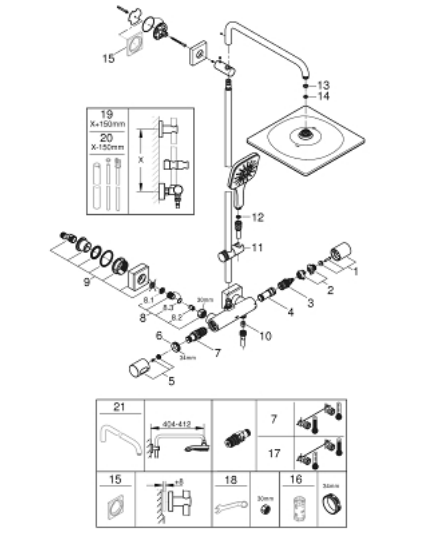

26 837 AL0 RAINSHOWER SMARTACTIVE 310 CUBE SHOWER SYSTEM WITH THERMOSTAT FOR WALL MOUNTING

SPARE PARTS, julij 2021 – now

- 1: shut-off handle aquadimmer (Spare part-nr. 47804AL0)
- 2: Stop (Spare part-nr. 47723000)
- 3: Aquadimmer (Spare part-nr. 47364000)
- 4: Water flow (Spare part-nr. 47887000)
- 5: temperature control handle (Spare part-nr. 47811AL0)
- 6: Fitting ring (Spare part-nr. 47743000)
- 7: Thermostatic compact cartridge 1/2" (Spare part-nr. 47439000)
- 8: Non-return valve (Spare part-nr. 47189AL0)
- 8.1: Dirt strainer (Spare part-nr. 0726400M)
- 8.2: Non-return valve (Spare part-nr. 08565000)
- 8.3: O-ring $\varnothing 17 \times \varnothing 2$ (Spare part-nr. 0305500M)
- 9: S-union (Spare part-nr. 47824AL0)
- 10: Non-return valve (Spare part-nr. 08565000)
- 11: Glide element (Spare part-nr. 48424AL0)
- 12: Dirt strainer (Spare part-nr. 0700200M)
- 13: Fibre seal $\varnothing 18,5 \times \varnothing 12 \times 2$ (Spare part-nr. 0138900M)
- 14: Dirt strainer (Spare part-nr. 48007000)
- 16: Socket spanner (Spare part-nr. 19332000)*
- 17: GROHE TurboStat cartridge 1/2" (Spare part-nr. 47175000)*
- 18: Special spanner (Spare part-nr. 19377000)*