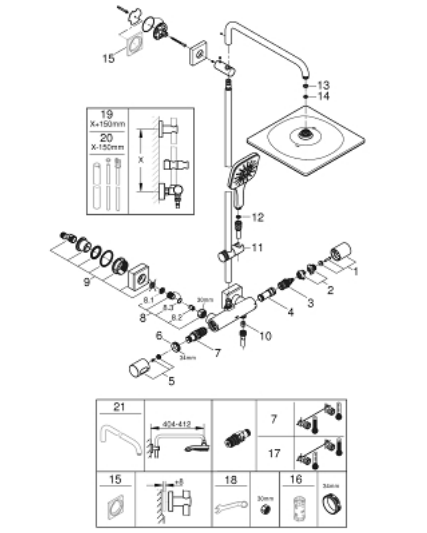

26 837 DL0 RAINSHOWER SMARTACTIVE 310 CUBE SHOWER SYSTEM WITH THERMOSTAT FOR WALL MOUNTING

SPARE PARTS, julij 2021 – now

- 1: shut-off handle aquadimmer (Spare part-nr. 47804DL0)
- 2: Stop (Spare part-nr. 47723000)
- 3: Aquadimmer (Spare part-nr. 47364000)
- 4: Water flow (Spare part-nr. 47887000)
- 5: temperature control handle (Spare part-nr. 47811DL0)
- 6: Fitting ring (Spare part-nr. 47743000)
- 7: Thermostatic compact cartridge 1/2" (Spare part-nr. 47439000)
- 8: non-return valves (Spare part-nr. 47189DL0)
- 8.1: Dirt strainer (Spare part-nr. 0726400M)
- 8.2: Non-return valve (Spare part-nr. 08565000)
- 8.3: O-ring Ø 17 x Ø 2 (Spare part-nr. 0305500M)
- 9: S-union (Spare part-nr. 47824DL0)
- 10: Non-return valve (Spare part-nr. 08565000)
- 11: Glide element (Spare part-nr. 48424DL0)
- 12: Dirt strainer (Spare part-nr. 0700200M)
- 13: Fibre seal Ø 18,5 x Ø 12 x 2 (Spare part-nr. 0138900M)
- 14: Dirt strainer (Spare part-nr. 48007000)
- 16: Socket spanner (Spare part-nr. 19332000)*
- 17: GROHE TurboStat cartridge 1/2" (Spare part-nr. 47175000)*
- 18: Special spanner (Spare part-nr. 19377000)*