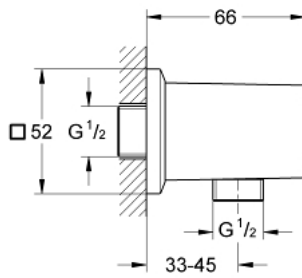

26 850 000 **ALLURE BRILLIANT SHOWER OUTLET ELBOW, 1/2"**

**PRODUCT DESCRIPTION**

- Colour: chrome
- male connection thread 1/2"
- protected against backflow
- material: metal
- GROHE LongLife finish

26 850 000 **ALLURE BRILLIANT SHOWER OUTLET ELBOW, 1/2"**

**SPARE PARTS**, september 2021 – now

1: Non-return valve (Spare part-nr. 08565000)