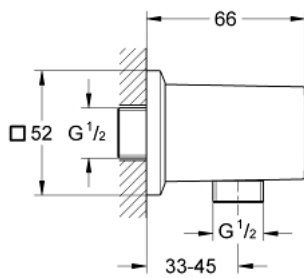

26 850 AL0 ALLURE BRILLIANT SHOWER OUTLET ELBOW, 1/2"

PRODUCT DESCRIPTION

- Colour: brushed hard graphite
- male connection thread 1/2"
- protected against backflow
- material: metal
- GROHE LongLife finish

26 850 AL0 ALLURE BRILLIANT SHOWER OUTLET ELBOW, 1/2"

SPARE PARTS, september 2021 – now

1: Non-return valve (Spare part-nr. 08565000)