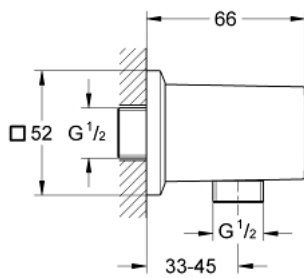

26 850 DC0 **ALLURE BRILLIANT SHOWER OUTLET ELBOW, 1/2"**

PRODUCT DESCRIPTION

- Colour: supersteel
- male connection thread 1/2"
- protected against backflow
- material: metal
- GROHE LongLife finish

26 850 DC0 **ALLURE BRILLIANT SHOWER OUTLET ELBOW, 1/2"**

SPARE PARTS, september 2021 – now

1: Non-return valve (Spare part-nr. 08565000)