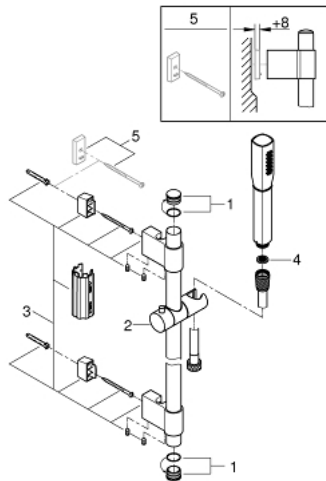

## 26 853 000 GRANDERA STICK SHOWER RAIL SET 1 SPRAY

### PRODUCT DESCRIPTION

- Colour: chrome
- consisting of:
  - Stick hand shower (26 852 xx0)
  - maximum flow rate (at 3 bar): 7.6 l/min
  - shower rail, 900 mm (27 785)
  - Rotaflex Metal Long-Life TwistStop shower hose 1750 mm (28 025)
  - GROHE DreamSpray - perfect spray pattern
  - Inner WaterGuide - inner insulation for surface protection
  - GROHE CoolTouch - no risk of scalding
  - GROHE FastFixation Plus adjustable distance between brackets for adaption to existing drilling holes
  - GROHE LongLife finish
  - GROHE SpeedClean - effortless limescale removal
  - suitable for instantaneous heater

### SPARE PARTS, oktober 2021 – now

- 1: Cover cap (Spare part-nr. 45922000)
- 2: Glide element (Spare part-nr. 48177000)
- 3: Shower rail holder (Spare part-nr. 48333000)
- 4: Dirt strainer (Spare part-nr. 0700200M)
- 5: Compensation disc (Spare part-nr. 45914XE0)\*