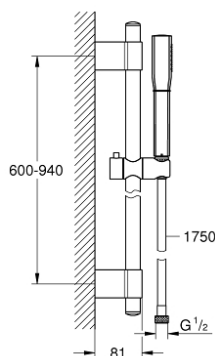

## 26 853 000 GRANDERA STICK SHOWER RAIL SET 1 SPRAY

### PRODUCT DESCRIPTION

- Colour: chrome
- consisting of:
  - Stick hand shower (26 852 xx0)
  - maximum flow rate (at 3 bar): 7.6 l/min
  - shower rail, 900 mm (27 785)
  - Rotaflex Metal Long-Life TwistStop shower hose 1750 mm (28 025)
  - GROHE DreamSpray - perfect spray pattern
  - Inner WaterGuide - inner insulation for surface protection
  - GROHE CoolTouch - no risk of scalding
  - GROHE FastFixation Plus adjustable distance between brackets for adaption to existing drilling holes
  - GROHE LongLife finish
  - GROHE SpeedClean - effortless limescale removal
  - suitable for instantaneous heater