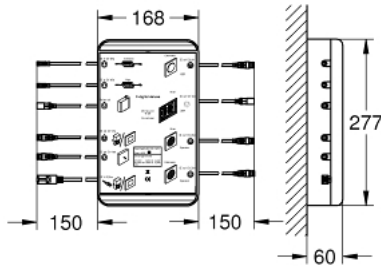

26 864 000 F-DIGITAL DELUXE BASE UNIT BOX 4.0 BLUETOOTH F-SERIES 40" (BCU V4.0)

PRODUCT DESCRIPTION

- to control LightCurtain of Rainshower Aqua 40" AquaSymphony ceiling shower
- additional light, sound and steam modules can be connected and controlled
- consisting of:
 - 2 plug connections, each for one pair of sound modules (36 473 000)
 - 1 plug connection for one pair of light modules (36 472 000)
 - 1 plug connection LightCurtain for Rainshower Aqua 40" AquaSymphony (26 863 000)
 - 2 plug connections for steam module (29 414 000), including 1 connection for steam generator and 1 connection for temperature sensor
 - 2 plug connections for power supply (per power supply max. 4 devices light/sound)
 - 2 plug connections for Bluetooth unit (supply voltage and data line)
- CE approved
- must be accessible for service
- optional the base unit box can be placed into extra equipment 36 474 000