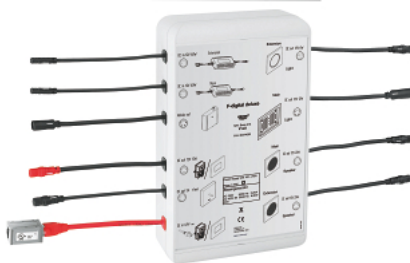

26 864 000 F-DIGITAL DELUXE BASE UNIT BOX 4.0 BLUETOOTH F-SERIES 40" (BCU V4.0)

PRODUCT DESCRIPTION

- to control LightCurtain of Rainshower Aqua 40" AquaSymphony ceiling shower
- additional light, sound and steam modules can be connected and controlled
- consisting of:
 - 2 plug connections, each for one pair of sound modules (36 473 000)
 - 1 plug connection for one pair of light modules (36 472 000)
 - 1 plug connection LightCurtain for Rainshower Aqua 40" AquaSymphony (26 863 000)
 - 2 plug connections for steam module (29 414 000), including 1 connection for steam generator and 1 connection for temperature sensor
 - 2 plug connections for power supply (per power supply max. 4 devices light/sound)
 - 2 plug connections for Bluetooth unit (supply voltage and data line)
- CE approved
- must be accessible for service
- optional the base unit box can be placed into extra equipment 36 474 000