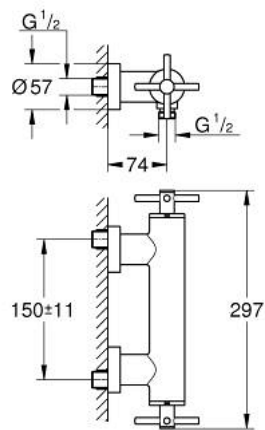

26 895 AL0 ATRIO SHOWER MIXER 1/2"

PRODUCT DESCRIPTION

- Colour: brushed hard graphite
- wall mounted
- ceramic headparts 1/2", 90°
- GROHE LongLife finish
- shower outlet 1/2"
- integrated non-return valves in the shower outlet 1/2"
- covered S-unions
- protected against backflow
- without shower set
- with cross handles
- Two different sets of caps included. One set with "H" and "C" marking, one set without marking.

26 895 AL0 ATRIO SHOWER MIXER 1/2"

SPARE PARTS, oktober 2021 – now

- 1: Pair of handles (Spare part-nr. 48406AL0)
- 2: Ceramic headpart 1/2" (Spare part-nr. 45883000)
- 2.1: O-ring \varnothing 18.2 x \varnothing 1.7 (Spare part-nr. 0392400M)
- 3: Non-return valve (Spare part-nr. 08565000)
- 4: Ceramic headpart 1/2" (Spare part-nr. 45882000)
- 4.1: O-ring \varnothing 18.2 x \varnothing 1.7 (Spare part-nr. 0392400M)