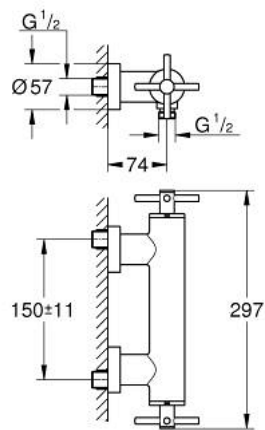

26 895 DA0 ATRIO SHOWER MIXER 1/2"

PRODUCT DESCRIPTION

- Colour: warm sunset
- wall mounted
- ceramic headparts 1/2", 90°
- GROHE LongLife finish
- shower outlet 1/2"
- integrated non-return valves in the shower outlet 1/2"
- covered S-unions
- protected against backflow
- without shower set
- with cross handles
- Two different sets of caps included. One set with "H" and "C" marking, one set without marking.

26 895 DA0 ATRIO SHOWER MIXER 1/2"

SPARE PARTS, oktober 2021 – now

- 1: Pair of handles (Spare part-nr. 48406DA0)
- 2: Ceramic headpart 1/2" (Spare part-nr. 45883000)
- 2.1: O-ring Ø 18.2 x Ø 1.7 (Spare part-nr. 0392400M)
- 3: Non-return valve (Spare part-nr. 08565000)
- 4: Ceramic headpart 1/2" (Spare part-nr. 45882000)
- 4.1: O-ring Ø 18.2 x Ø 1.7 (Spare part-nr. 0392400M)