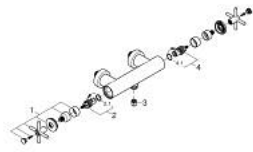

## 26 895 DC0 ATRIO SHOWER MIXER 1/2"

### SPARE PARTS, oktober 2021 – now

- 1: Pair of handles (Spare part-nr. 48406DC0)
- 2: Ceramic headpart 1/2" (Spare part-nr. 45883000)
- 2.1: O-ring  $\varnothing$  18.2 x  $\varnothing$  1.7 (Spare part-nr. 0392400M)
- 3: Non-return valve (Spare part-nr. 08565000)
- 4: Ceramic headpart 1/2" (Spare part-nr. 45882000)
- 4.1: O-ring  $\varnothing$  18.2 x  $\varnothing$  1.7 (Spare part-nr. 0392400M)