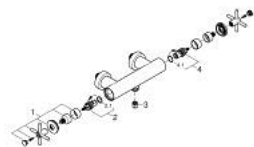

## 26 895 DC0 ATRIO SHOWER MIXER 1/2"

### PRODUCT DESCRIPTION

- Colour: supersteel
- wall mounted
- ceramic headparts 1/2", 90°
- GROHE LongLife finish
- shower outlet 1/2"
- integrated non-return valves in the shower outlet 1/2"
- covered S-unions
- protected against backflow
- without shower set
- with cross handles
- Two different sets of caps included. One set with "H" and "C" marking, one set without marking.

### SPARE PARTS, oktober 2021 – now

- 1: Pair of handles (Spare part-nr. 48406DC0)
- 2: Ceramic headpart 1/2" (Spare part-nr. 45883000)
- 2.1: O-ring  $\varnothing$  18.2 x  $\varnothing$  1.7 (Spare part-nr. 0392400M)
- 3: Non-return valve (Spare part-nr. 08565000)
- 4: Ceramic headpart 1/2" (Spare part-nr. 45882000)
- 4.1: O-ring  $\varnothing$  18.2 x  $\varnothing$  1.7 (Spare part-nr. 0392400M)