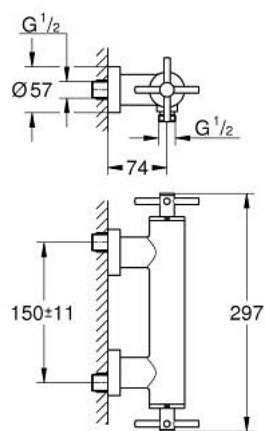

## 26 895 DC0 ATRIO SHOWER MIXER 1/2"

### PRODUCT DESCRIPTION

- Colour: supersteel
- wall mounted
- ceramic headparts 1/2", 90°
- GROHE LongLife finish
- shower outlet 1/2"
- integrated non-return valves in the shower outlet 1/2"
- covered S-unions
- protected against backflow
- without shower set
- with cross handles
- Two different sets of caps included. One set with "H" and "C" marking, one set without marking.

### SPARE PARTS, oktober 2021 – now

- 1: Pair of handles (Spare part-nr. 48406DC0)
- 2: Ceramic headpart 1/2" (Spare part-nr. 45883000)
- 2.1: O-ring  $\varnothing$  18.2 x  $\varnothing$  1.7 (Spare part-nr. 0392400M)
- 3: Non-return valve (Spare part-nr. 08565000)
- 4: Ceramic headpart 1/2" (Spare part-nr. 45882000)
- 4.1: O-ring  $\varnothing$  18.2 x  $\varnothing$  1.7 (Spare part-nr. 0392400M)