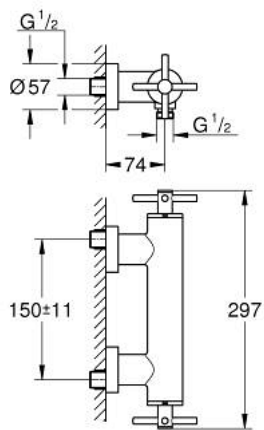

26 895 DL0 ATRIO SHOWER MIXER 1/2"

PRODUCT DESCRIPTION

- Colour: brushed warm sunset
- wall mounted
- ceramic headparts 1/2", 90°
- GROHE LongLife finish
- shower outlet 1/2"
- integrated non-return valves in the shower outlet 1/2"
- covered S-unions
- protected against backflow
- without shower set
- with cross handles
- Two different sets of caps included. One set with "H" and "C" marking, one set without marking.

26 895 DL0 ATRIO SHOWER MIXER 1/2"

SPARE PARTS, november 2022 – now

- 1: Pair of handles (Spare part-nr. 48406DL0)
- 2: Ceramic headpart 1/2" (Spare part-nr. 45883000)
- 2.1: O-ring \varnothing 18.2 x \varnothing 1.7 (Spare part-nr. 0392400M)
- 3: Non-return valve (Spare part-nr. 08565000)
- 4: Ceramic headpart 1/2" (Spare part-nr. 45882000)
- 4.1: O-ring \varnothing 18.2 x \varnothing 1.7 (Spare part-nr. 0392400M)