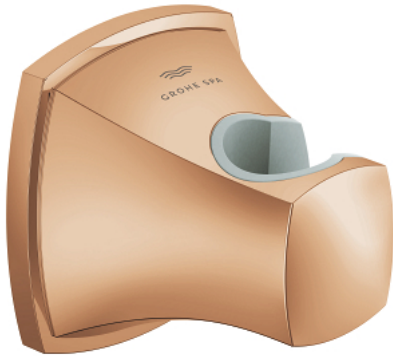

## 26 896 DA0 GRANDERA WALL HAND SHOWER HOLDER

### PRODUCT DESCRIPTION

- Colour: warm sunset
- material: metal
- GROHE LongLife finish