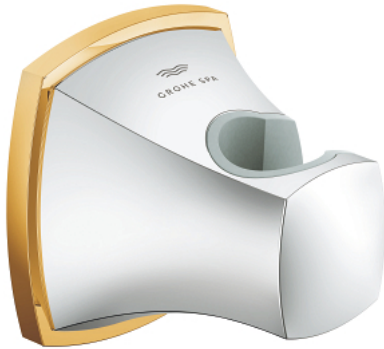

26 896 IG0 GRANDERA WALL HAND SHOWER HOLDER

PRODUCT DESCRIPTION

- Colour: chrome/gold
- material: metal
- GROHE LongLife finish