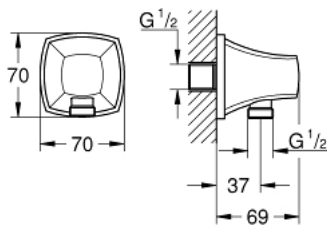

26 897 000 **GRANDERA SHOWER OUTLET ELBOW, 1/2"**

PRODUCT DESCRIPTION

- Colour: chrome
- material: metal
- male thread
- protected against backflow
- GROHE LongLife finish

26 897 000 **GRANDERA SHOWER OUTLET ELBOW, 1/2"**

SPARE PARTS, oktober 2021 – now

1: Non-return valve (Spare part-nr. 08565000)