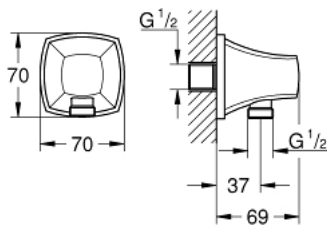

26 897 DA0 **GRANDERA SHOWER OUTLET ELBOW, 1/2"**

**PRODUCT DESCRIPTION**

- Colour: warm sunset
- material: metal
- male thread
- protected against backflow
- GROHE LongLife finish

26 897 DA0 **GRANDERA SHOWER OUTLET ELBOW, 1/2"**

**SPARE PARTS**, oktober 2021 – now

1: Non-return valve (Spare part-nr. 08565000)