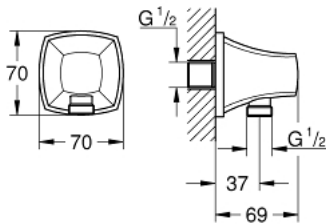

26 897 IG0 **GRANDERA SHOWER OUTLET ELBOW, 1/2"**

PRODUCT DESCRIPTION

- Colour: chrome/gold
- material: metal
- male thread
- protected against backflow
- GROHE LongLife finish

26 897 IG0 GRANDERA SHOWER OUTLET ELBOW, 1/2"

SPARE PARTS, oktober 2021 – now

1: Non-return valve (Spare part-nr. 08565000)