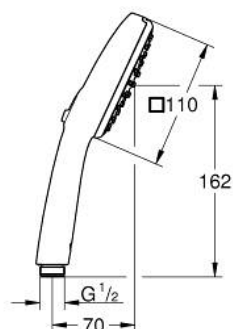

26 902 243 3 TEMPESTA CUBE 110 HAND SHOWER 2 SPRAYS

PRODUCT DESCRIPTION

- Colour: Matte Black
- spray patterns: Rain, Jet
- GROHE EcoJoy - Less water, perfect flow
- GROHE SmartSwitch - easily rotate the dial to enjoy your preferred spray option
- GROHE DreamSpray - perfect spray pattern
- GROHE SpeedClean - effortless limescale removal
- Inner WaterGuide - inner insulation for surface protection
- ShockProof silicone ring prevents damages caused by shower falling
- universal mounting system, fitting all standard shower hoses
- maximum flow rate (at 3 bar): 6.9 l/min
- min. recommended pressure 1.0 bar
- suitable for instantaneous heater
- professional edition

Pure Freude
an Wasser

26 902 243 3 TEMPESTA CUBE 110 HAND SHOWER 2 SPRAYS

SPARE PARTS, februar 2023 – now

1: Dirt strainer (Spare part-nr. 0700200M)