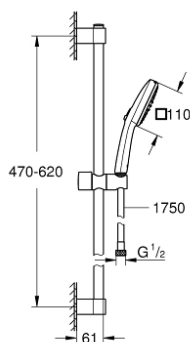

26 904 003 TEMPESTA CUBE 110 SHOWER RAIL SET 2 SPRAYS

PRODUCT DESCRIPTION

- Colour: chrome
- consisting of:
 - hand shower Tempesta Cube 110 (26 746)
 - spray patterns: Rain, Jet
 - maximum flow rate (at 3 bar): 7.4 l/min
 - shower rail, 600 mm (27 523)
 - metal shower hose Relaxaflex 1750 mm 1/2" x 1/2" (28 139)
 - GROHE EcoJoy - Less water, perfect flow
 - GROHE SmartSwitch - easily rotate the dial to enjoy your preferred spray option
 - GROHE DreamSpray - perfect spray pattern
 - GROHE LongLife finish
- Flexible Installation - 1 adjustable bracket for existing drill holes
- adjustable rail holder (turn and glide shower holder)
- GROHE SpeedClean - effortless limescale removal
- Inner WaterGuide - inner insulation for surface protection
- ShockProof silicone ring prevents damages caused by shower falling
- min. recommended pressure 1.0 bar
- suitable for instantaneous heater
- professional edition

26 904 003 TEMPESTA CUBE 110 SHOWER RAIL SET 2 SPRAYS

SPARE PARTS, november 2021 – now

- 1: Shower rail holder (Spare part-nr. 48607000)
 - 2: Glide element (Spare part-nr. 48609000)
 - 3: Shower rail holder (Spare part-nr. 48608000)
 - 4: Dirt strainer (Spare part-nr. 0700200M)
 - 5: Compensation disc (Spare part-nr. 48543001)*
- * Optional accessories