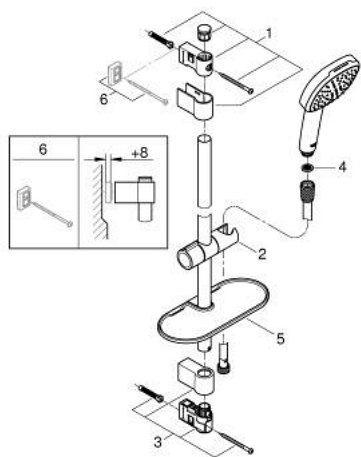

26 907 003 TEMPESTA CUBE 110 SHOWER RAIL SET 2 SPRAYS

PRODUCT DESCRIPTION

- Colour: chrome
- consisting of:
 - hand shower Tempesta Cube 110 (26 746)
 - spray patterns: Rain, Jet
 - maximum flow rate (at 3 bar): 7.4 l/min
 - shower rail, 600 mm (27 523)
 - shower hose Relexaflex 1750 mm 1/2" x 1/2" (28 154)
 - GROHE EasyReach tray (26 770)
 - GROHE EcoJoy - Less water, perfect flow
 - GROHE SmartSwitch - easily rotate the dial to enjoy your preferred spray option
 - GROHE DreamSpray - perfect spray pattern
 - GROHE LongLife finish
- Flexible Installation - 1 adjustable bracket for existing drill holes
- adjustable rail holder (turn and glide shower holder)
- GROHE SpeedClean - effortless limescale removal
- Inner WaterGuide - inner insulation for surface protection
- ShockProof silicone ring prevents damages caused by shower falling
- min. recommended pressure 1.0 bar
- suitable for instantaneous heater
- professional edition

26 907 003 TEMPESTA CUBE 110 SHOWER RAIL SET 2 SPRAYS

SPARE PARTS, november 2021 – now

- 1: Shower rail holder (Spare part-nr. 48607000)
- 2: Glide element (Spare part-nr. 48609000)
- 3: Shower rail holder (Spare part-nr. 48608000)
- 4: Dirt strainer (Spare part-nr. 0700200M)
- 5: GROHE EasyReach tray (Spare part-nr. 26770001)
- 6: Compensation disc (Spare part-nr. 48543001)*