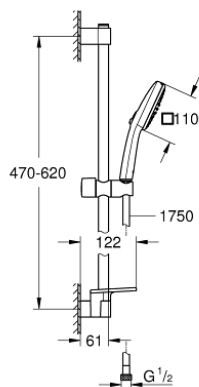

26 907 003 TEMPESTA CUBE 110 SHOWER RAIL SET 2 SPRAYS

PRODUCT DESCRIPTION

- Colour: chrome
- consisting of:
 - hand shower Tempesta Cube 110 (26 746)
 - spray patterns: Rain, Jet
 - maximum flow rate (at 3 bar): 7.4 l/min
 - shower rail, 600 mm (27 523)
 - shower hose Relexaflex 1750 mm 1/2" x 1/2" (28 154)
 - GROHE EasyReach tray (26 770)
 - GROHE EcoJoy - Less water, perfect flow
 - GROHE SmartSwitch - easily rotate the dial to enjoy your preferred spray option
 - GROHE DreamSpray - perfect spray pattern
 - GROHE LongLife finish
- Flexible Installation - 1 adjustable bracket for existing drill holes
- adjustable rail holder (turn and glide shower holder)
- GROHE SpeedClean - effortless limescale removal
- Inner WaterGuide - inner insulation for surface protection
- ShockProof silicone ring prevents damages caused by shower falling
- min. recommended pressure 1.0 bar
- suitable for instantaneous heater
- professional edition

26 907 003 TEMPESTA CUBE 110 SHOWER RAIL SET 2 SPRAYS

SPARE PARTS, november 2021 – now

- 1: Shower rail holder (Spare part-nr. 48607000)
- 2: Glide element (Spare part-nr. 48609000)
- 3: Shower rail holder (Spare part-nr. 48608000)
- 4: Dirt strainer (Spare part-nr. 0700200M)
- 5: GROHE EasyReach tray (Spare part-nr. 26770001)
- 6: Compensation disc (Spare part-nr. 48543001)*