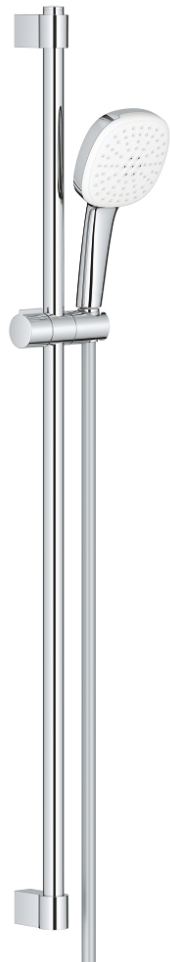

## 26 908 003 TEMPESTA CUBE 110 SHOWER RAIL SET 2 SPRAYS

### PRODUCT DESCRIPTION

- Colour: chrome
- consisting of:
  - hand shower Tempesta Cube 110 (26 746)
  - spray patterns: Rain, Jet
  - maximum flow rate (at 3 bar): 7.4 l/min
  - shower rail, 900 mm (27 524)
  - shower hose Relexaflex 1750 mm 1/2" x 1/2" (28 154)
  - GROHE EcoJoy - Less water, perfect flow
  - GROHE SmartSwitch - easily rotate the dial to enjoy your preferred spray option
  - GROHE DreamSpray - perfect spray pattern
  - GROHE LongLife finish
- Flexible Installation - 1 adjustable bracket for existing drill holes
- adjustable rail holder (turn and glide shower holder)
- GROHE SpeedClean - effortless limescale removal
- Inner WaterGuide - inner insulation for surface protection
- ShockProof silicone ring prevents damages caused by shower falling
- min. recommended pressure 1.0 bar
- suitable for instantaneous heater
- professional edition

### SPARE PARTS, november 2021 – now

- 1: Shower rail holder (Spare part-nr. 48607000)
  - 2: Glide element (Spare part-nr. 48609000)
  - 3: Shower rail holder (Spare part-nr. 48608000)
  - 4: Dirt strainer (Spare part-nr. 0700200M)
  - 5: Compensation disc (Spare part-nr. 48543001)\*
- \* Optional accessories