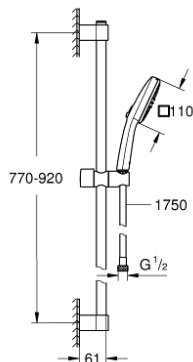

## 26 908 003 TEMPESTA CUBE 110 SHOWER RAIL SET 2 SPRAYS

### PRODUCT DESCRIPTION

- Colour: chrome
- consisting of:
  - hand shower Tempesta Cube 110 (26 746)
  - spray patterns: Rain, Jet
  - maximum flow rate (at 3 bar): 7.4 l/min
  - shower rail, 900 mm (27 524)
  - shower hose Relexaflex 1750 mm 1/2" x 1/2" (28 154)
  - GROHE EcoJoy - Less water, perfect flow
  - GROHE SmartSwitch - easily rotate the dial to enjoy your preferred spray option
  - GROHE DreamSpray - perfect spray pattern
  - GROHE LongLife finish
- Flexible Installation - 1 adjustable bracket for existing drill holes
- adjustable rail holder (turn and glide shower holder)
- GROHE SpeedClean - effortless limescale removal
- Inner WaterGuide - inner insulation for surface protection
- ShockProof silicone ring prevents damages caused by shower falling
- min. recommended pressure 1.0 bar
- suitable for instantaneous heater
- professional edition

### SPARE PARTS, november 2021 – now

- 1: Shower rail holder (Spare part-nr. 48607000)
  - 2: Glide element (Spare part-nr. 48609000)
  - 3: Shower rail holder (Spare part-nr. 48608000)
  - 4: Dirt strainer (Spare part-nr. 0700200M)
  - 5: Compensation disc (Spare part-nr. 48543001)\*
- \* Optional accessories