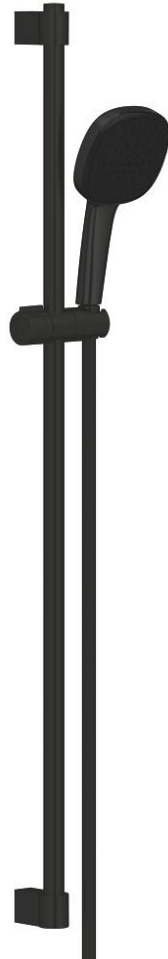

26 908 243 3 TEMPESTA CUBE 110 SHOWER RAIL SET 2 SPRAYS

PRODUCT DESCRIPTION

- Colour: Matte Black
- consisting of:
 - hand shower Tempesta Cube 110 (26 746)
 - spray patterns: Rain, Jet
 - maximum flow rate (at 3 bar): 7.4 l/min
 - shower rail, 900 mm (27 524)
 - shower hose 1750 mm 1/2" x 1/2" (28 388)
 - GROHE EcoJoy - Less water, perfect flow
 - GROHE SmartSwitch - easily rotate the dial to enjoy your preferred spray option
 - GROHE DreamSpray - perfect spray pattern
- Flexible Installation - 1 adjustable bracket for existing drill holes
- adjustable rail holder (turn and glide shower holder)
- GROHE SpeedClean - effortless limescale removal
- Inner WaterGuide - inner insulation for surface protection
- ShockProof silicone ring prevents damages caused by shower falling
- min. recommended pressure 1.0 bar
- suitable for instantaneous heater
- professional edition

26 908 243 3 TEMPESTA CUBE 110 SHOWER RAIL SET 2 SPRAYS

SPARE PARTS, februar 2023 – now

- 1: Shower rail holder (Spare part-nr. 486072430)
 - 2: Glide element (Spare part-nr. 486092430)
 - 3: Shower rail holder (Spare part-nr. 486082430)
 - 4: Dirt strainer (Spare part-nr. 0700200M)
 - 5: Compensation disc (Spare part-nr. 48543001)*
- * Optional accessories