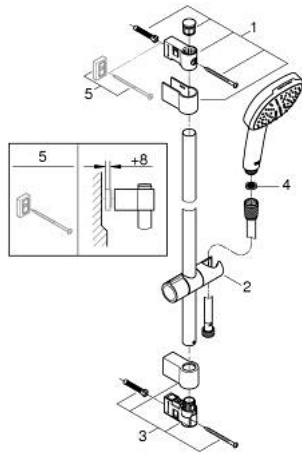

26 908 243 3 TEMPESTA CUBE 110 SHOWER RAIL SET 2 SPRAYS

PRODUCT DESCRIPTION

- Colour: Matte Black
- consisting of:
 - hand shower Tempesta Cube 110 (26 746)
 - spray patterns: Rain, Jet
 - maximum flow rate (at 3 bar): 7.4 l/min
 - shower rail, 900 mm (27 524)
 - shower hose 1750 mm 1/2" x 1/2" (28 388)
 - GROHE EcoJoy - Less water, perfect flow
 - GROHE SmartSwitch - easily rotate the dial to enjoy your preferred spray option
 - GROHE DreamSpray - perfect spray pattern
- Flexible Installation - 1 adjustable bracket for existing drill holes
- adjustable rail holder (turn and glide shower holder)
- GROHE SpeedClean - effortless limescale removal
- Inner WaterGuide - inner insulation for surface protection
- ShockProof silicone ring prevents damages caused by shower falling
- min. recommended pressure 1.0 bar
- suitable for instantaneous heater
- professional edition

26 908 243 3 TEMPESTA CUBE 110 SHOWER RAIL SET 2 SPRAYS

SPARE PARTS, februar 2023 – now

- 1: Shower rail holder (Spare part-nr. 486072430)
 - 2: Glide element (Spare part-nr. 486092430)
 - 3: Shower rail holder (Spare part-nr. 486082430)
 - 4: Dirt strainer (Spare part-nr. 0700200M)
 - 5: Compensation disc (Spare part-nr. 48543001)*
- * Optional accessories