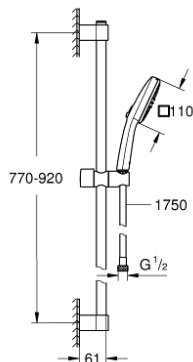

26 908 243 3 TEMPESTA CUBE 110 SHOWER RAIL SET 2 SPRAYS

PRODUCT DESCRIPTION

- Colour: Matte Black
- consisting of:
 - hand shower Tempesta Cube 110 (26 746)
 - spray patterns: Rain, Jet
 - maximum flow rate (at 3 bar): 7.4 l/min
 - shower rail, 900 mm (27 524)
 - shower hose 1750 mm 1/2" x 1/2" (28 388)
 - GROHE EcoJoy - Less water, perfect flow
 - GROHE SmartSwitch - easily rotate the dial to enjoy your preferred spray option
 - GROHE DreamSpray - perfect spray pattern
- Flexible Installation - 1 adjustable bracket for existing drill holes
- adjustable rail holder (turn and glide shower holder)
- GROHE SpeedClean - effortless limescale removal
- Inner WaterGuide - inner insulation for surface protection
- ShockProof silicone ring prevents damages caused by shower falling
- min. recommended pressure 1.0 bar
- suitable for instantaneous heater
- professional edition

26 908 243 3 TEMPESTA CUBE 110 SHOWER RAIL SET 2 SPRAYS

SPARE PARTS, februar 2023 – now

- 1: Shower rail holder (Spare part-nr. 486072430)
 - 2: Glide element (Spare part-nr. 486092430)
 - 3: Shower rail holder (Spare part-nr. 486082430)
 - 4: Dirt strainer (Spare part-nr. 0700200M)
 - 5: Compensation disc (Spare part-nr. 48543001)*
- * Optional accessories