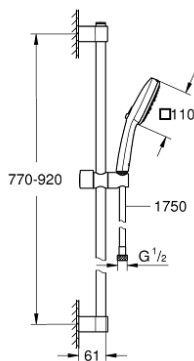

26 909 003 TEMPESTA CUBE 110 SHOWER RAIL SET 3 SPRAYS

PRODUCT DESCRIPTION

- Colour: chrome
- consisting of:
 - hand shower Tempesta Cube 110 (27 574)
 - spray patterns: Jet, Rain, Massage
 - maximum flow rate (at 3 bar): 7.4 l/min
 - shower rail, 900 mm (27 524)
 - shower hose Relexaflex 1750 mm 1/2" x 1/2" (28 154)
 - GROHE EcoJoy - Less water, perfect flow
 - GROHE SmartSwitch - easily rotate the dial to enjoy your preferred spray option
 - GROHE DreamSpray - perfect spray pattern
 - GROHE LongLife finish
- Flexible Installation - 1 adjustable bracket for existing drill holes
- adjustable rail holder (turn and glide shower holder)
- GROHE SpeedClean - effortless limescale removal
- Inner WaterGuide - inner insulation for surface protection
- ShockProof silicone ring prevents damages caused by shower falling
- min. recommended pressure 1.0 bar
- suitable for instantaneous heater
- professional edition

26 909 003 TEMPESTA CUBE 110 SHOWER RAIL SET 3 SPRAYS

SPARE PARTS, november 2021 – now

- 1: Shower rail holder (Spare part-nr. 48607000)
 - 2: Glide element (Spare part-nr. 48609000)
 - 3: Shower rail holder (Spare part-nr. 48608000)
 - 4: Dirt strainer (Spare part-nr. 0700200M)
 - 5: Compensation disc (Spare part-nr. 48543001)*
- * Optional accessories