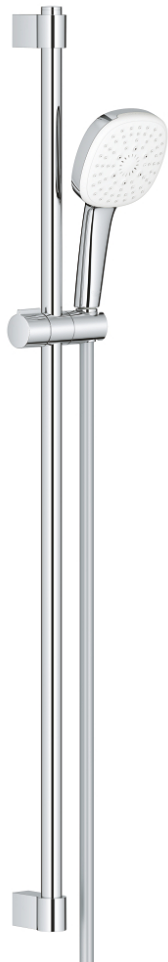

26 909 003 TEMPESTA CUBE 110 SHOWER RAIL SET 3 SPRAYS

PRODUCT DESCRIPTION

- Colour: chrome
- consisting of:
 - hand shower Tempesta Cube 110 (27 574)
 - spray patterns: Jet, Rain, Massage
 - maximum flow rate (at 3 bar): 7.4 l/min
 - shower rail, 900 mm (27 524)
 - shower hose Relexaflex 1750 mm 1/2" x 1/2" (28 154)
 - GROHE EcoJoy - Less water, perfect flow
 - GROHE SmartSwitch - easily rotate the dial to enjoy your preferred spray option
 - GROHE DreamSpray - perfect spray pattern
 - GROHE LongLife finish
- Flexible Installation - 1 adjustable bracket for existing drill holes
- adjustable rail holder (turn and glide shower holder)
- GROHE SpeedClean - effortless limescale removal
- Inner WaterGuide - inner insulation for surface protection
- ShockProof silicone ring prevents damages caused by shower falling
- min. recommended pressure 1.0 bar
- suitable for instantaneous heater
- professional edition

26 909 003 TEMPESTA CUBE 110 SHOWER RAIL SET 3 SPRAYS

SPARE PARTS, november 2021 – now

- 1: Shower rail holder (Spare part-nr. 48607000)
 - 2: Glide element (Spare part-nr. 48609000)
 - 3: Shower rail holder (Spare part-nr. 48608000)
 - 4: Dirt strainer (Spare part-nr. 0700200M)
 - 5: Compensation disc (Spare part-nr. 48543001)*
- * Optional accessories