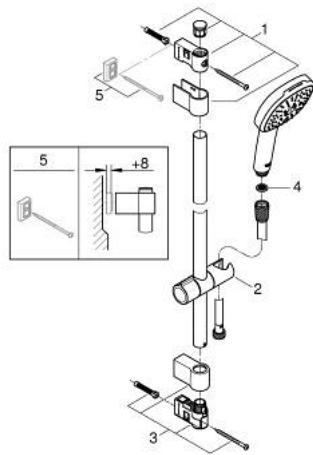

26 909 003 TEMPESTA CUBE 110 SHOWER RAIL SET 3 SPRAYS

PRODUCT DESCRIPTION

- Colour: chrome
- consisting of:
 - hand shower Tempesta Cube 110 (27 574)
 - spray patterns: Jet, Rain, Massage
 - maximum flow rate (at 3 bar): 7.4 l/min
 - shower rail, 900 mm (27 524)
 - shower hose Relexaflex 1750 mm 1/2" x 1/2" (28 154)
 - GROHE EcoJoy - Less water, perfect flow
 - GROHE SmartSwitch - easily rotate the dial to enjoy your preferred spray option
 - GROHE DreamSpray - perfect spray pattern
 - GROHE LongLife finish
- Flexible Installation - 1 adjustable bracket for existing drill holes
- adjustable rail holder (turn and glide shower holder)
- GROHE SpeedClean - effortless limescale removal
- Inner WaterGuide - inner insulation for surface protection
- ShockProof silicone ring prevents damages caused by shower falling
- min. recommended pressure 1.0 bar
- suitable for instantaneous heater
- professional edition

26 909 003 TEMPESTA CUBE 110 SHOWER RAIL SET 3 SPRAYS

SPARE PARTS, november 2021 – now

- 1: Shower rail holder (Spare part-nr. 48607000)
 - 2: Glide element (Spare part-nr. 48609000)
 - 3: Shower rail holder (Spare part-nr. 48608000)
 - 4: Dirt strainer (Spare part-nr. 0700200M)
 - 5: Compensation disc (Spare part-nr. 48543001)*
- * Optional accessories