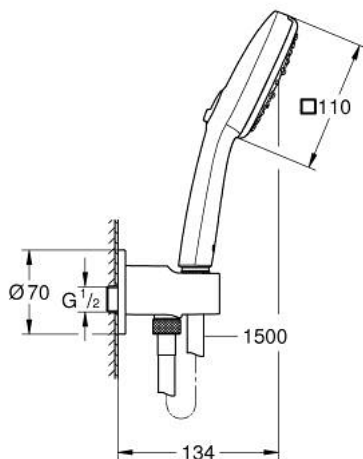

26 910 003 TEMPESTA CUBE 110 WALL HOLDER SET 3 SPRAYS

PRODUCT DESCRIPTION

- Colour: chrome
- with integrated wall union 1/2"
- consisting of:
 - hand shower Tempesta Cube 110 (27 574)
 - spray patterns: Jet, Rain, Massage
 - maximum flow rate (at 3 bar): 7.4 l/min
 - shower outlet elbow 1/2" with wall shower holder (28 679)
 - male thread
 - protected against backflow
 - Relaxaflex hose 1500 mm 1/2" x 1/2" (28 151)
 - GROHE EcoJoy - Less water, perfect flow
 - GROHE SmartSwitch - easily rotate the dial to enjoy your preferred spray option
 - GROHE DreamSpray - perfect spray pattern
 - GROHE LongLife finish
 - GROHE SpeedClean - effortless limescale removal
 - Inner WaterGuide - inner insulation for surface protection
 - ShockProof silicone ring prevents damages caused by shower falling
 - min. recommended pressure 1.0 bar
 - suitable for instantaneous heater
 - professional edition

26 910 003 TEMPESTA CUBE 110 WALL HOLDER SET 3 SPRAYS

SPARE PARTS, november 2021 – now

1: Dirt strainer (Spare part-nr. 0700200M)

2: Non-return valve (Spare part-nr. 08565000)