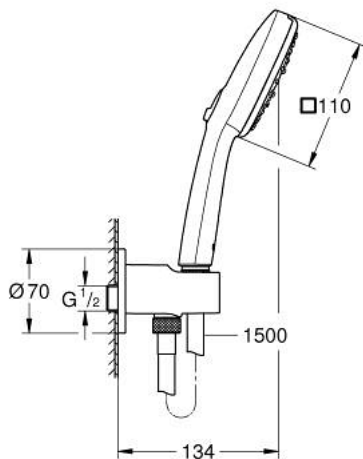

26 910 243 3 TEMPESTA CUBE 110 WALL HOLDER SET 3 SPRAYS

PRODUCT DESCRIPTION

- Colour: Matte Black
- with integrated wall union 1/2"
- consisting of:
 - hand shower Tempesta Cube 110 (27 574)
 - spray patterns: Jet, Rain, Massage
 - maximum flow rate (at 3 bar): 7.4 l/min
 - shower outlet elbow 1/2" with wall shower holder
 - male thread
 - protected against backflow
 - shower hose 1500 mm 1/2" x 1/2"
 - GROHE EcoJoy - Less water, perfect flow
 - GROHE SmartSwitch - easily rotate the dial to enjoy your preferred spray option
 - GROHE DreamSpray - perfect spray pattern
 - GROHE SpeedClean - effortless limescale removal
 - Inner WaterGuide - inner insulation for surface protection
 - ShockProof silicone ring prevents damages caused by shower falling
 - min. recommended pressure 1.0 bar
 - suitable for instantaneous heater
 - professional edition

26 910 243 3 TEMPESTA CUBE 110 WALL HOLDER SET 3 SPRAYS

SPARE PARTS, november 2023 – now

1: Dirt strainer (Spare part-nr. 0700200M)

2: Non-return valve (Spare part-nr. 08565000)